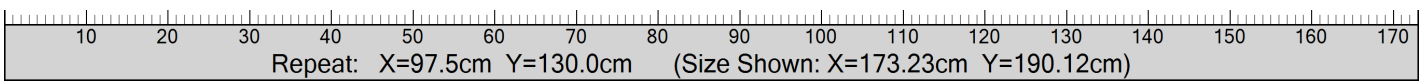

Design: RF5500671
Version: EF81702-2

Date: 28-JUN-2019 loso
Copyright: egetaepper a/s - LOSO
Approved by:

NATURE - Twilight flower
Standard Palette 5500

@-0	A-1	B-2	C-3	D-4	E-5
0-0-0	K40502 5500-BC2	K40502 5500-BC2	0-0-0	5500AC37 Accent 37	K40511 5500-BC11

Colors are approximation only. Physical sample must be approved for ordering.

Copyright: egetaepper a/s - LOSO