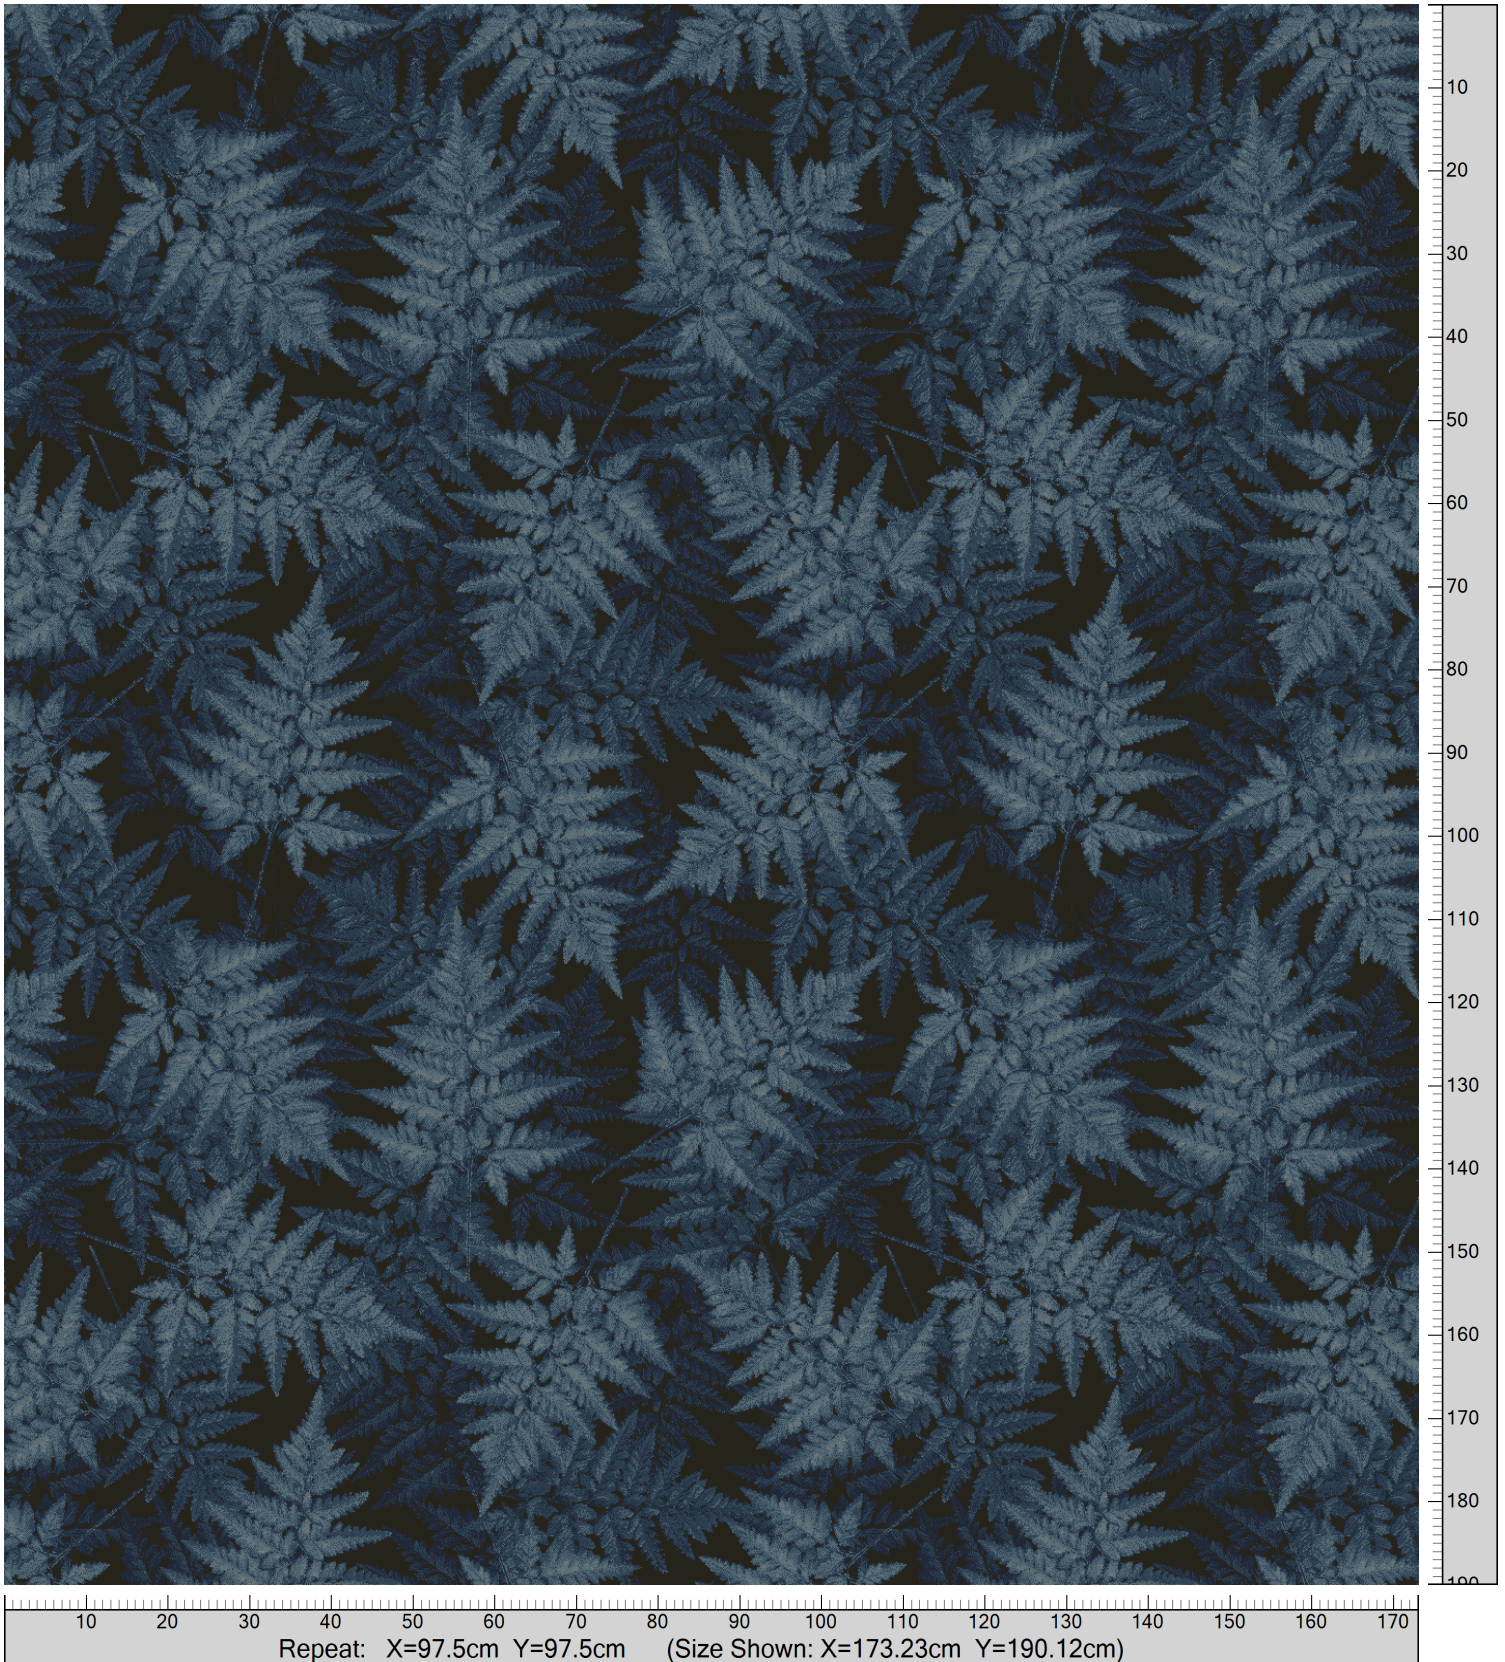

Design: RF5500650  
Version: EF81655-3

Date: 4-JUN-2019 pnp  
Copyright: egetaepper a/s - pia  
Approved by:

NATURE - Jungle Floor  
Standard Palette 5500

Colors are approximation only. Physical sample must be approved for ordering.  
Copyright: egetaepper a/s - pia