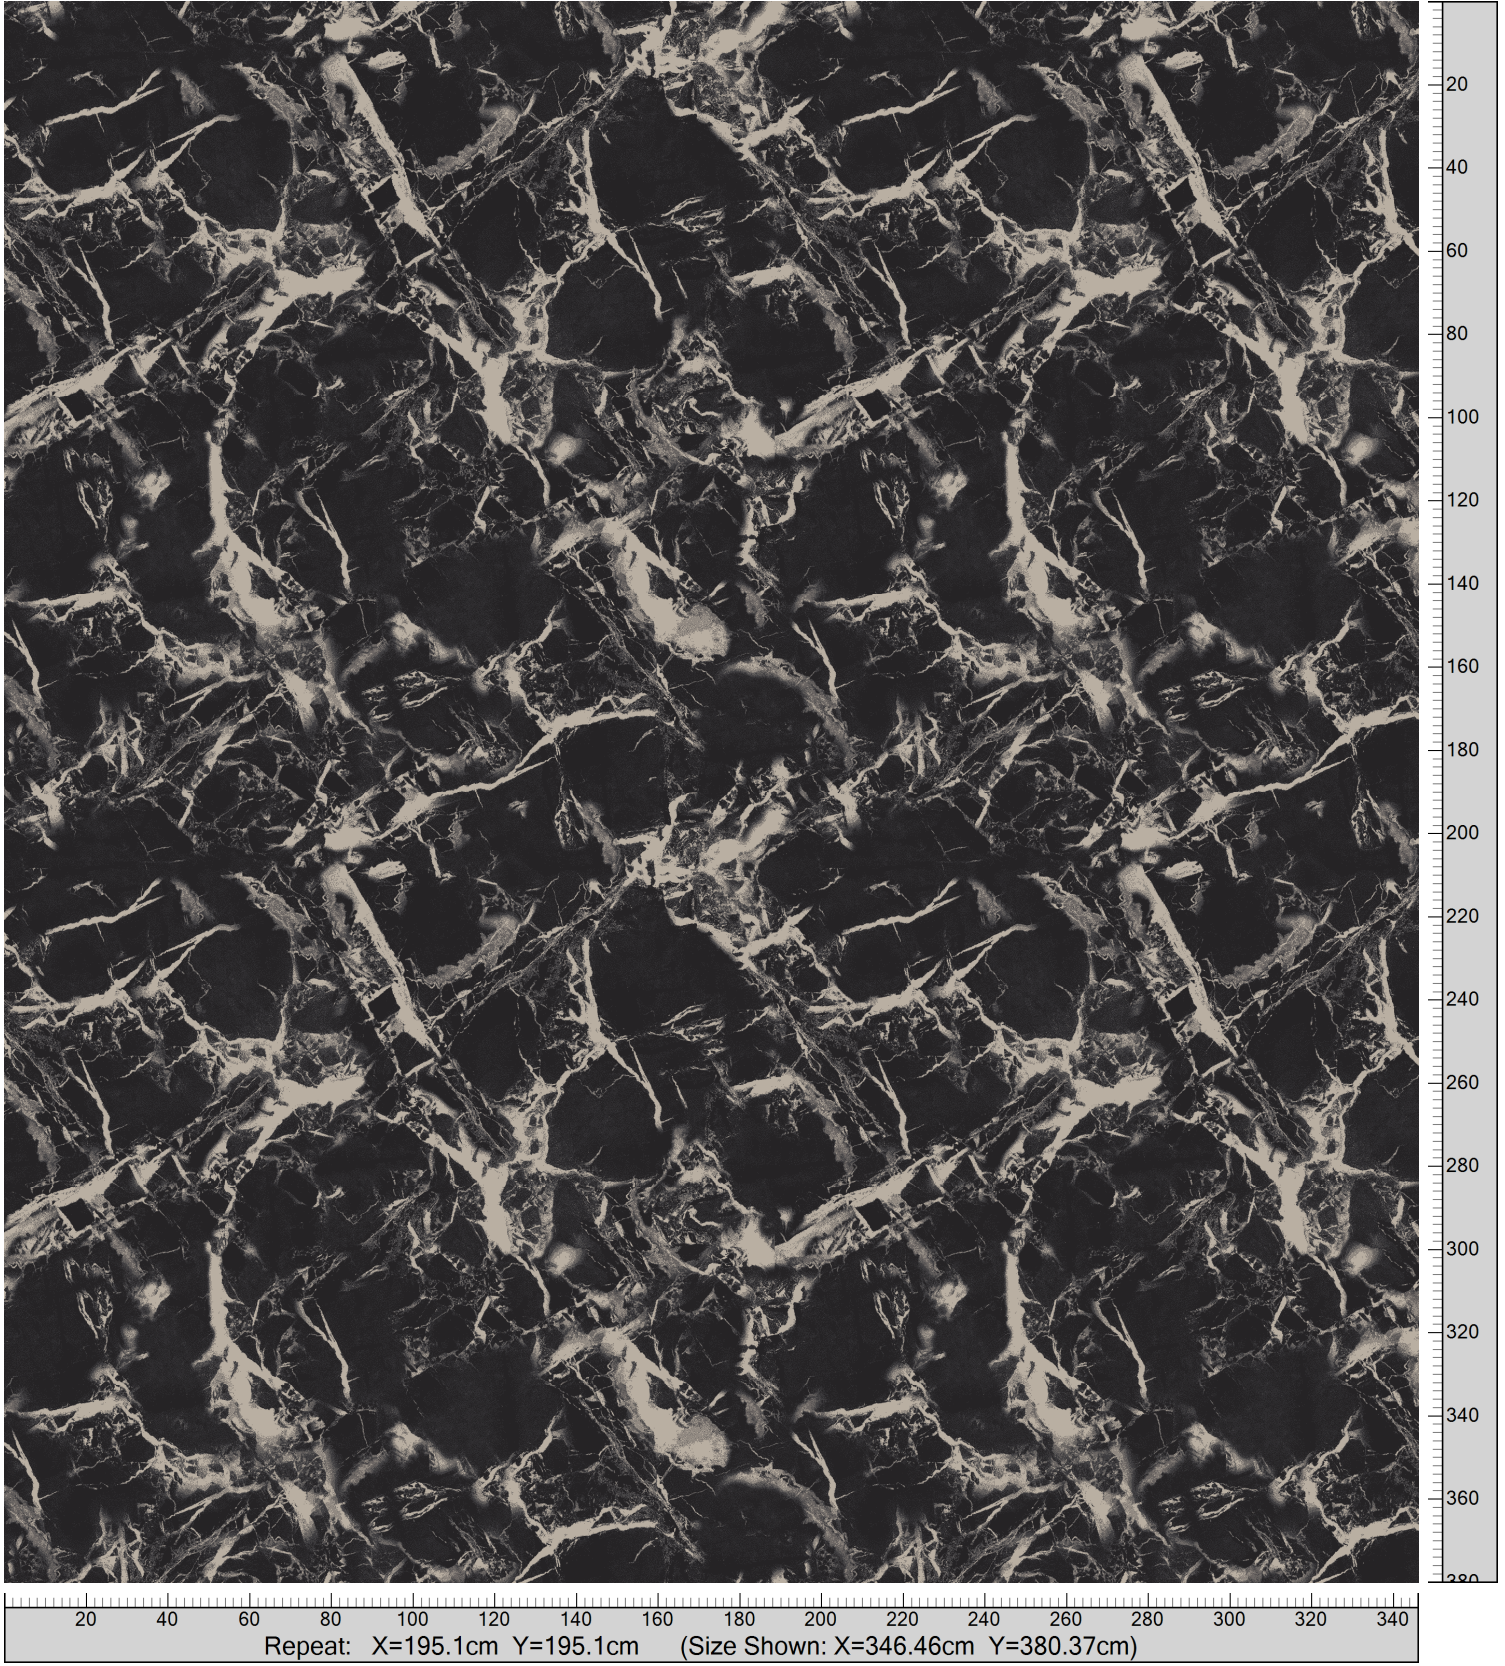

NATURE - Marble Veins
Standard Palette 5500

Colors are approximation only. Physical sample must be approved for ordering.
Copyright: egetaepper a/s - pia