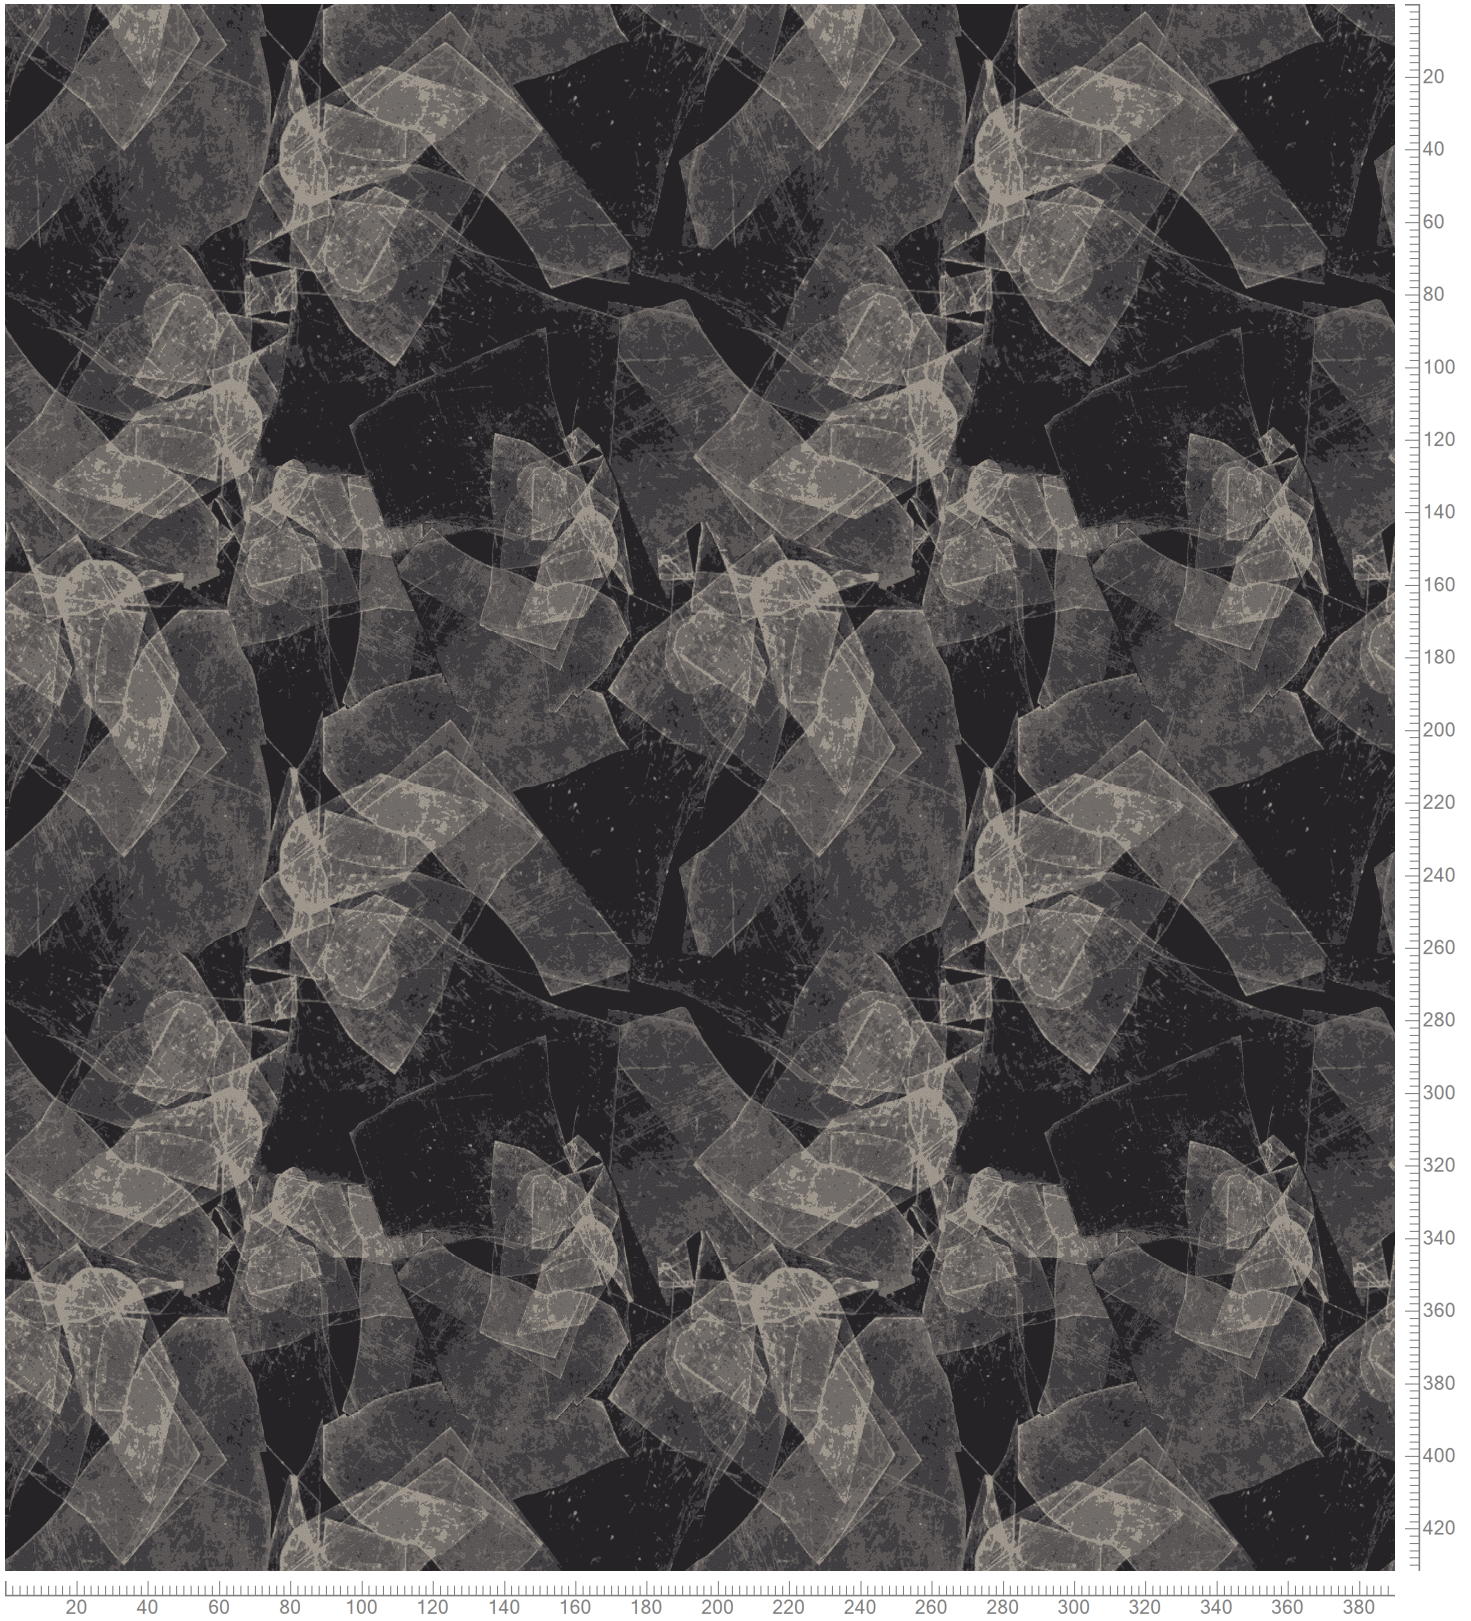

Design: RF5500525  
Version: EF81229-2

Date: 18-FEB-2020 hjj  
Copyright: egetaeppe a/s - Lykke  
Approved by:

ARTS & CRAFTS - Paper Silk  
Standard Palette 5500

Repeat: X=195.1cm Y=195.1cm