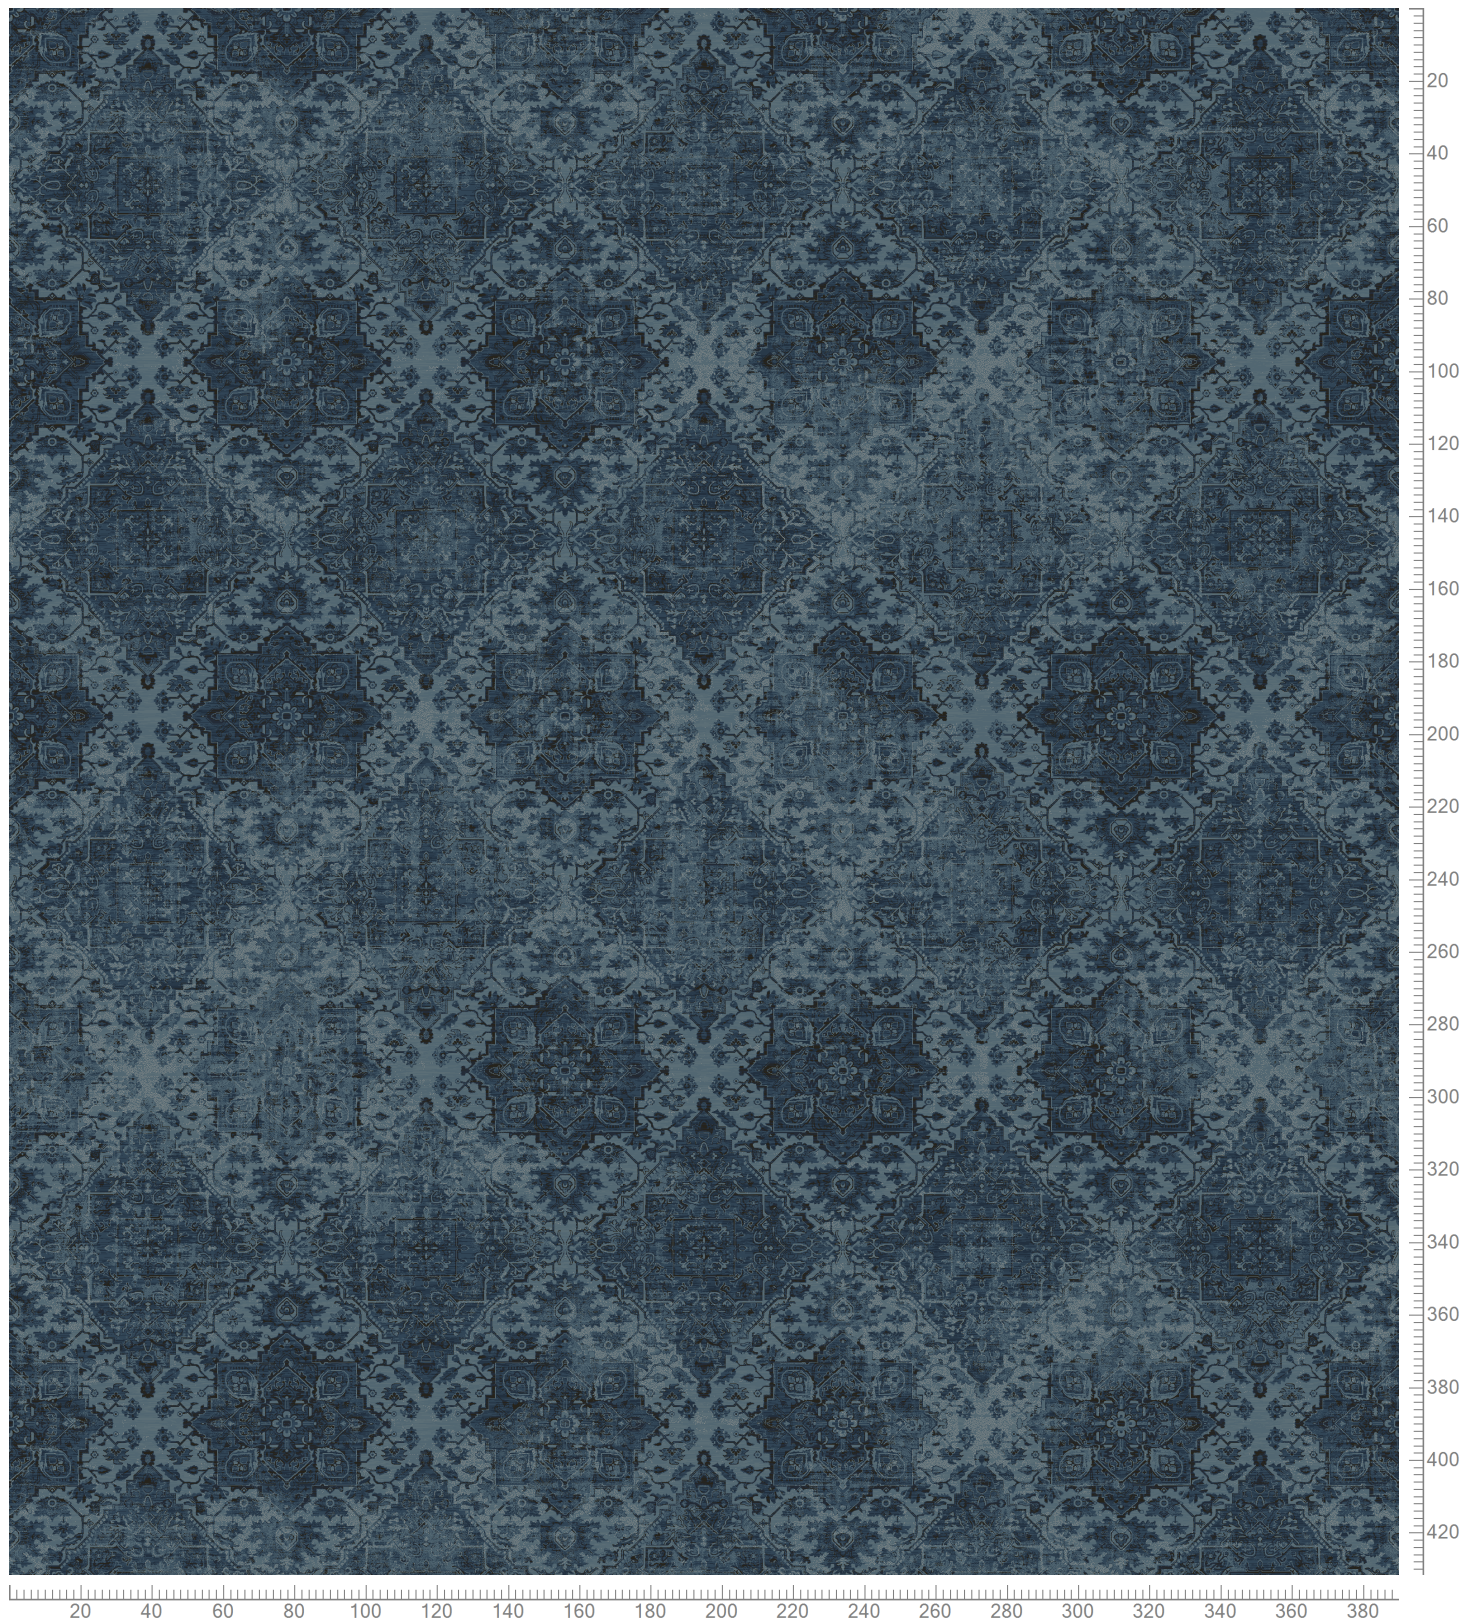

Design: RF5500521  
Version: EF81212-5

Date: 13-FEB-2020 hjj  
Copyright: egetaeppe a/s - Lykke  
Approved by:

ARTS & CRAFTS - Antique  
Standard Palette 5500

Repeat: X=390.1cm Y=390.1cm

5500AC59 Accent 59	5500AC60 Accent 60	K40508 5500-BC8	5500AC58 Accent 58	K40504 5500-BC4	5500AC61 Accent 61	5500AC62 Accent 62