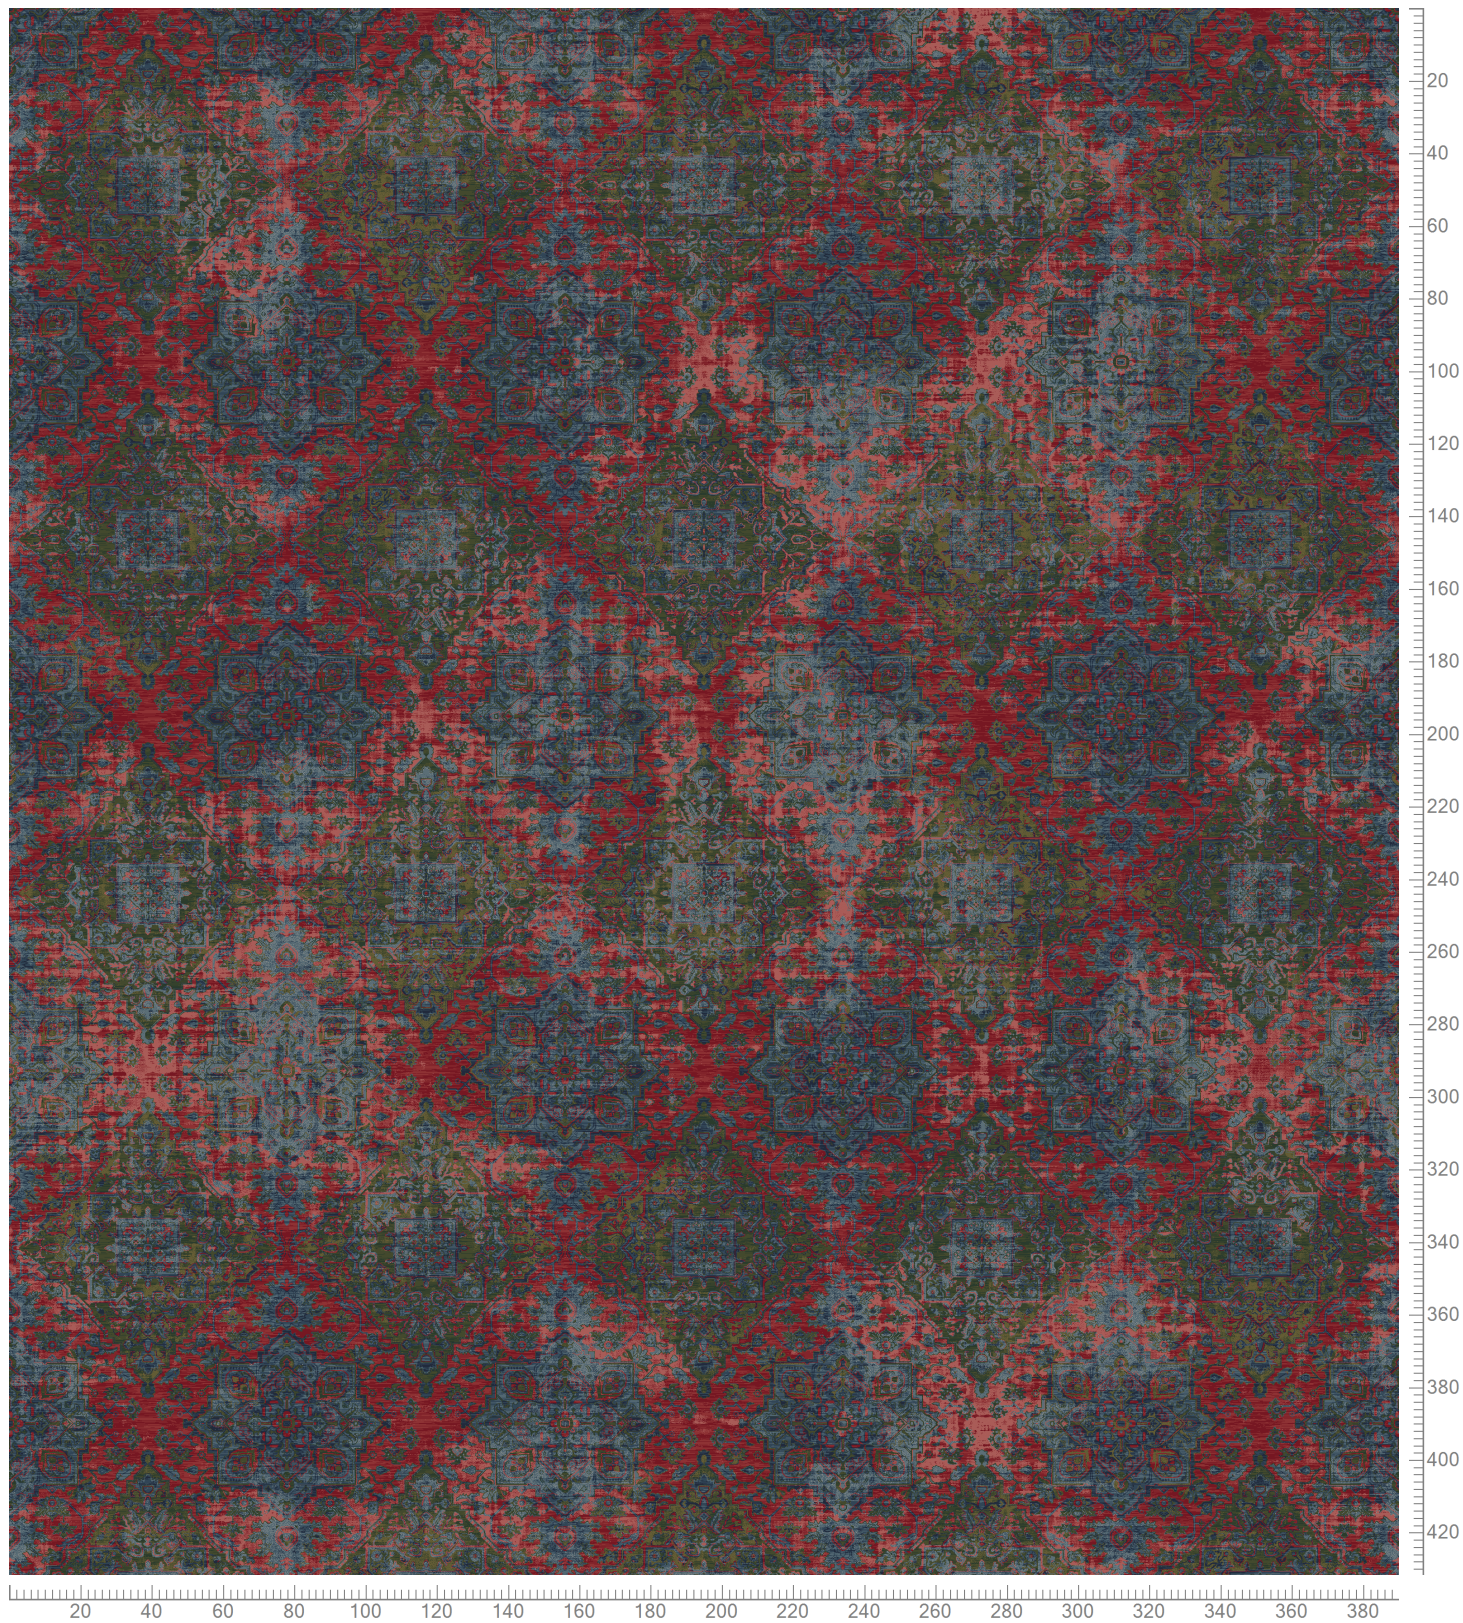

Design: RF5500520
Version: EF81212-4

Date: 13-FEB-2020 hjj
Copyright: egetaeppe a/s - Lykke
Approved by:

ARTS & CRAFTS - Antique
Standard Palette 5500

Repeat: X=390.1cm Y=390.1cm

5500AC40 Accent 40	5500AC41 Accent 41	5500AC39 Accent 39	5500AC38 Accent 38	K40509 5500-BC9	5500AC69 Accent 69	5500AC68 Accent 68	K40510 5500-BC10	5500AC59 Accent 59	K40508 5500-BC8	K40504 5500-BC4	K40507 5500-BC7	5500AC58 Accent 58