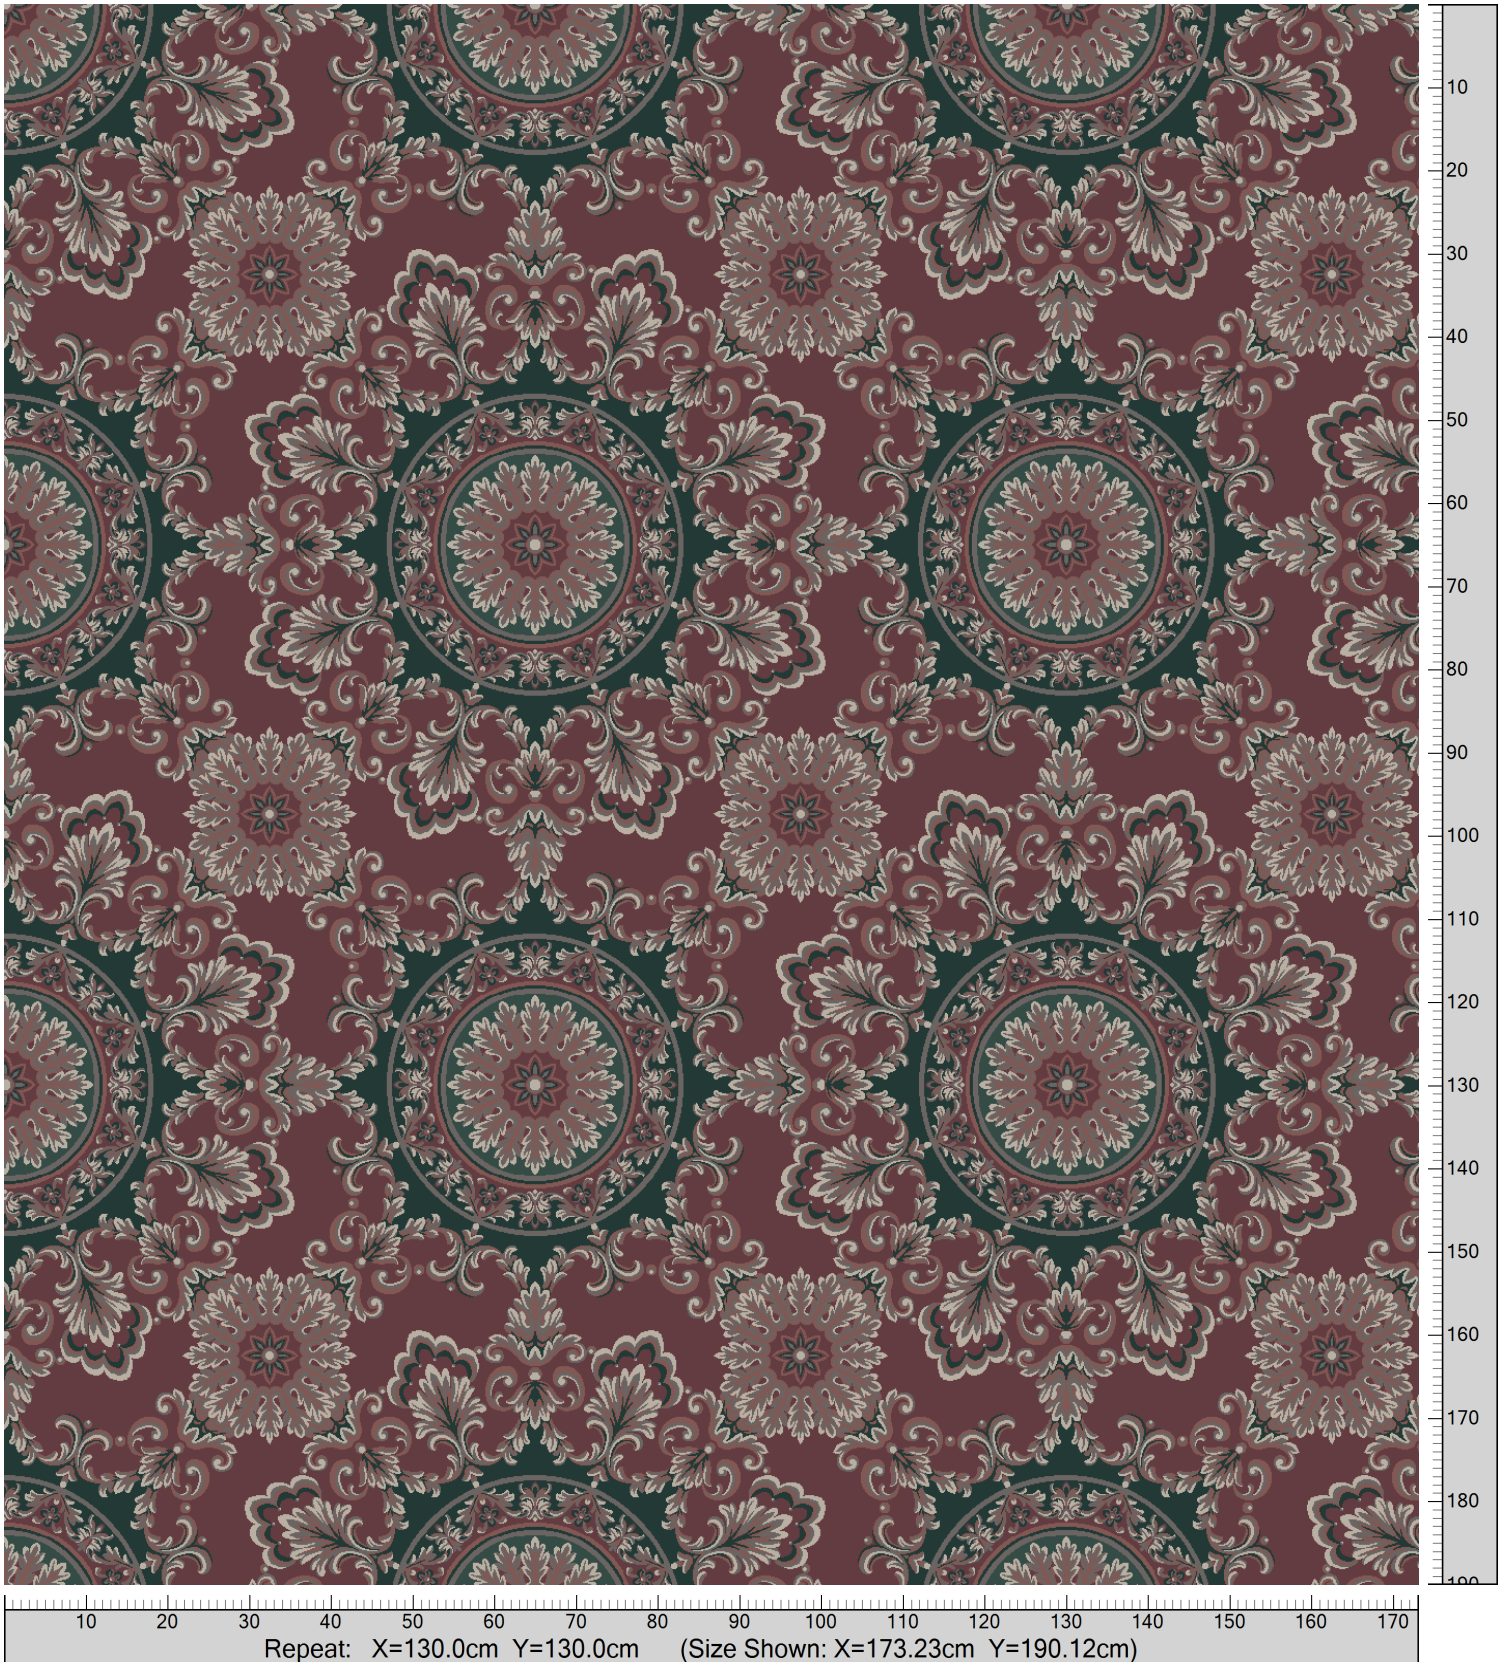

Design: RF5500407
Version: *EF80806-2*

Date: 8-JAN-2020 pnp
Copyright: egetaepper a/s - pia
Approved by:

CLASSIC - Hall of Mirrors
Standard Palette 5500

Colors are approximation only. Physical sample must be approved for ordering.
Copyright: egetaepper a/s - pia