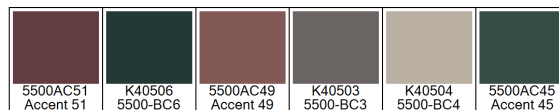

Design: RF5500407
Version: *EF80806-2*

Date: 8-JAN-2020 pnp
Copyright: egetaepper a/s - pia
Approved by:

CLASSIC - Hall of Mirrors
Standard Palette 5500

Colors are approximation only. Physical sample must be approved for ordering.
Copyright: egetaepper a/s - pia