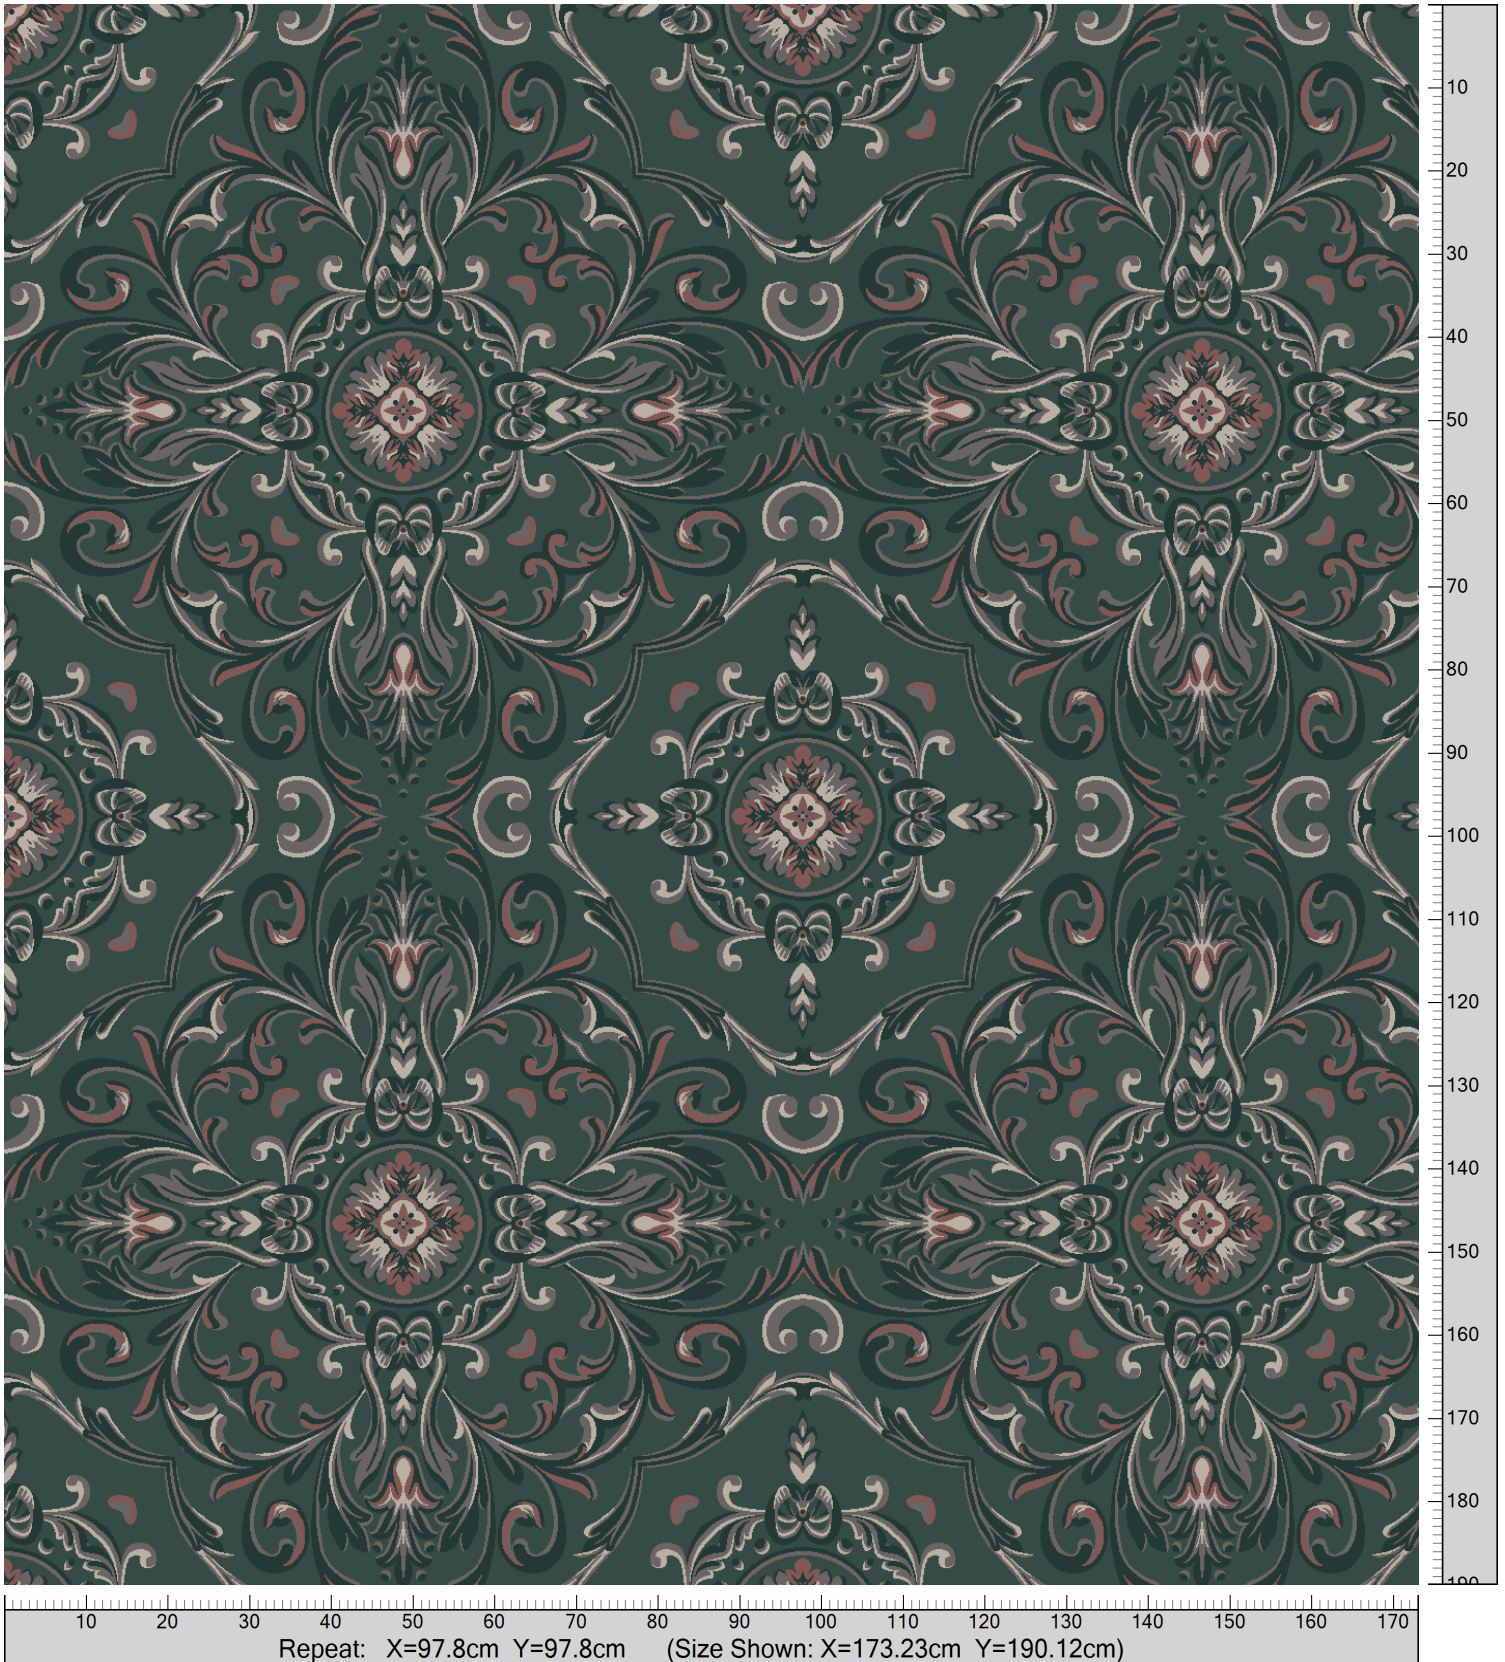

Design: RF5500403
Version: *EF80801-3*

Date: 8-JAN-2020 pnp
Copyright: egetaepper a/s - pia
Approved by:

CLASSIC - Savonnerie
Standard Palette 5500

Colors are approximation only. Physical sample must be approved for ordering.
Copyright: egetaepper a/s - pia