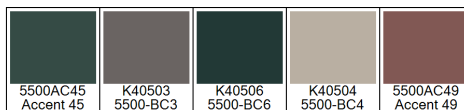

Design: RF5500403
Version: *EF80801-3*

Date: 8-JAN-2020 pnp
Copyright: egetaepper a/s - pia
Approved by:

CLASSIC - Savonnerie
Standard Palette 5500

Colors are approximation only. Physical sample must be approved for ordering.
Copyright: egetaepper a/s - pia