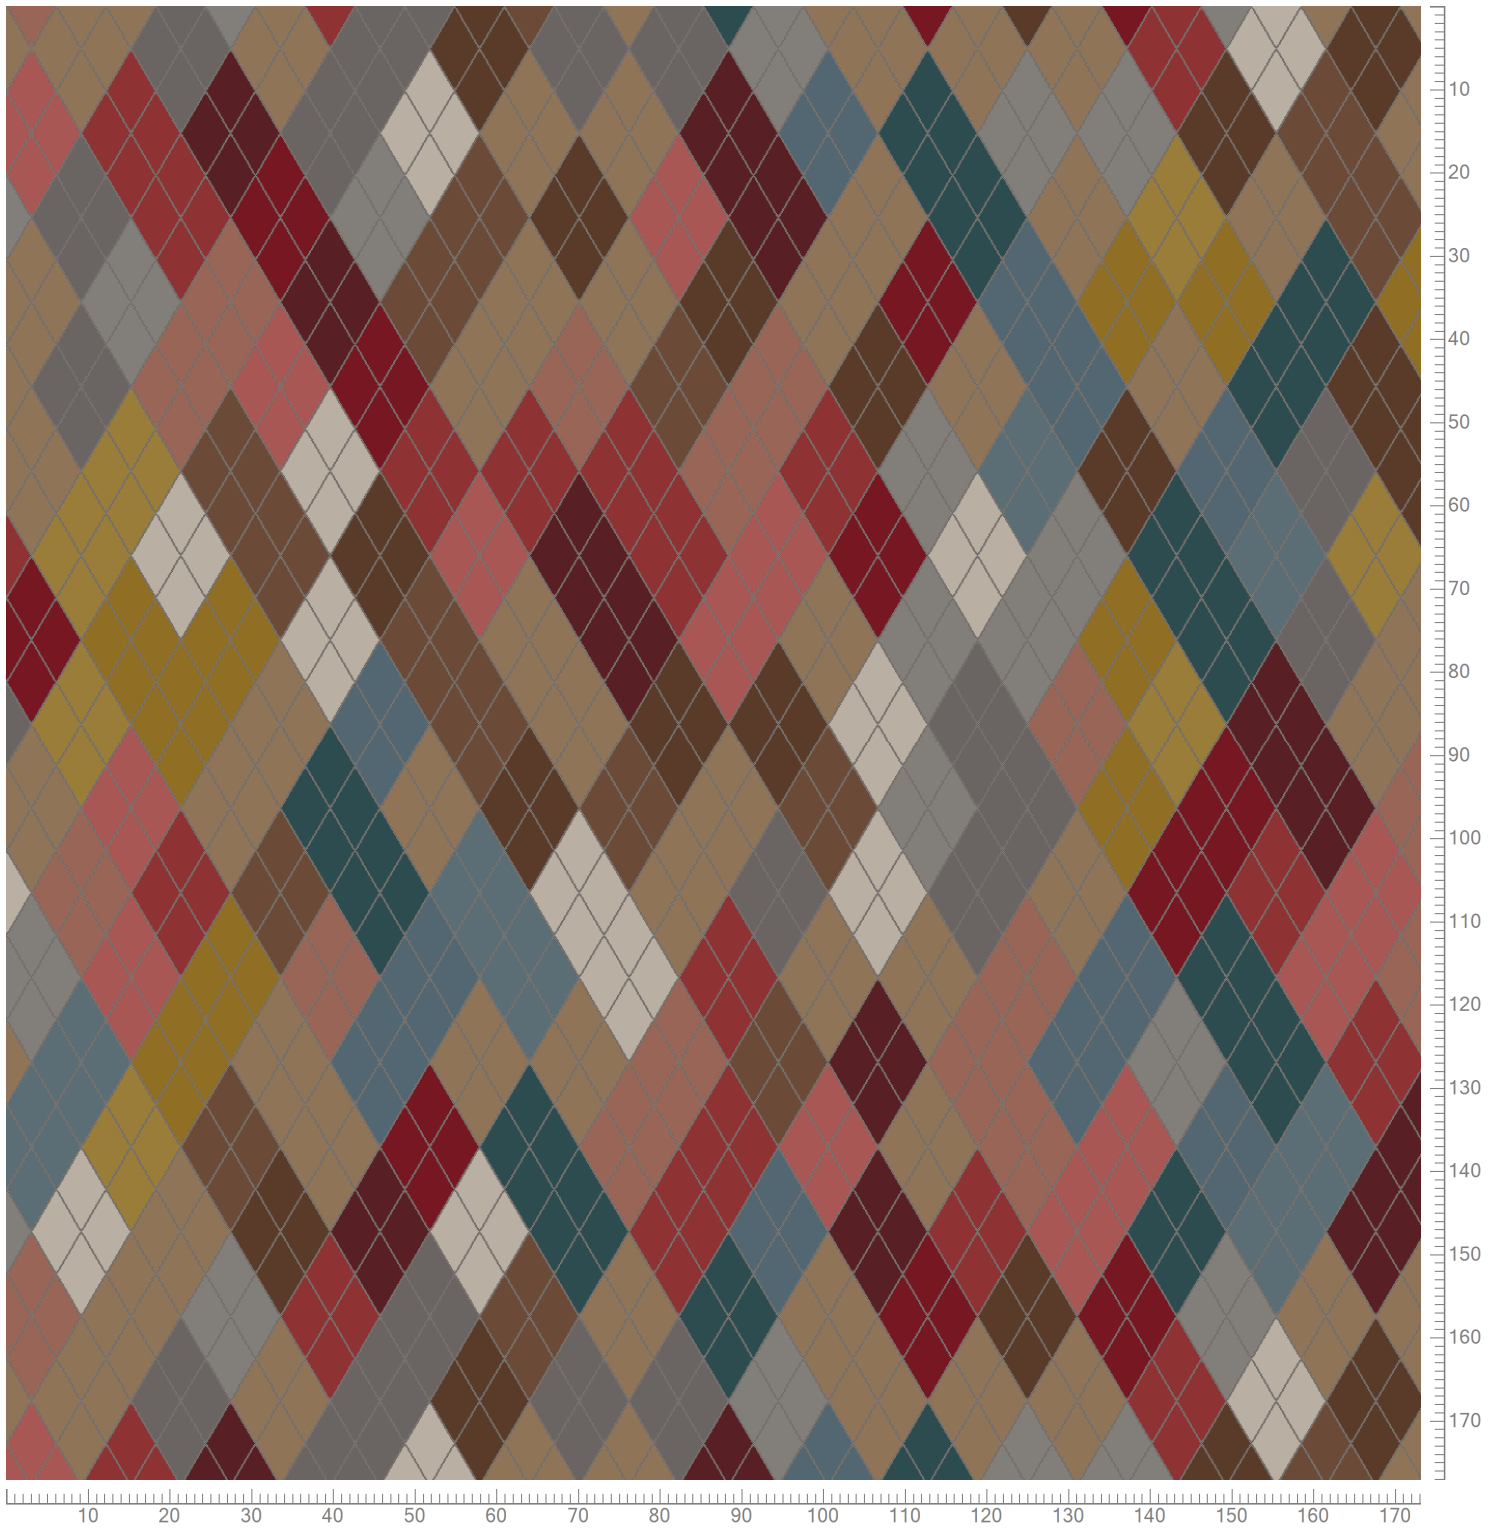

ESSENTIALS - Carnaby  
Standard Palette 5500

Repeat: X=195.1cm Y=162.6cm (Size Shown: X=173.23cm Y=177.17cm)

	K40512 5500-BC12	5500AC33 Accent 33	K40510 5500-BC10	5500AC48 Accent 48	5500AC69 Accent 69	K40508 5500-BC8	5500AC58 Accent 58	5500AC67 Accent 67	K40503 5500-BC3	5500AC13 Accent 13	K40504 5500-BC4	5500AC28 Accent 28	K40511 5500-BC11	K40501 5500-BC1	5500AC71 Accent 71
K40509 5500-BC9		5500AC13 Accent 13	K40503 5500-BC3												

Colors are approximation only. Physical sample must be approved for ordering.  
Copyright: egetaepper a/s - Lykke