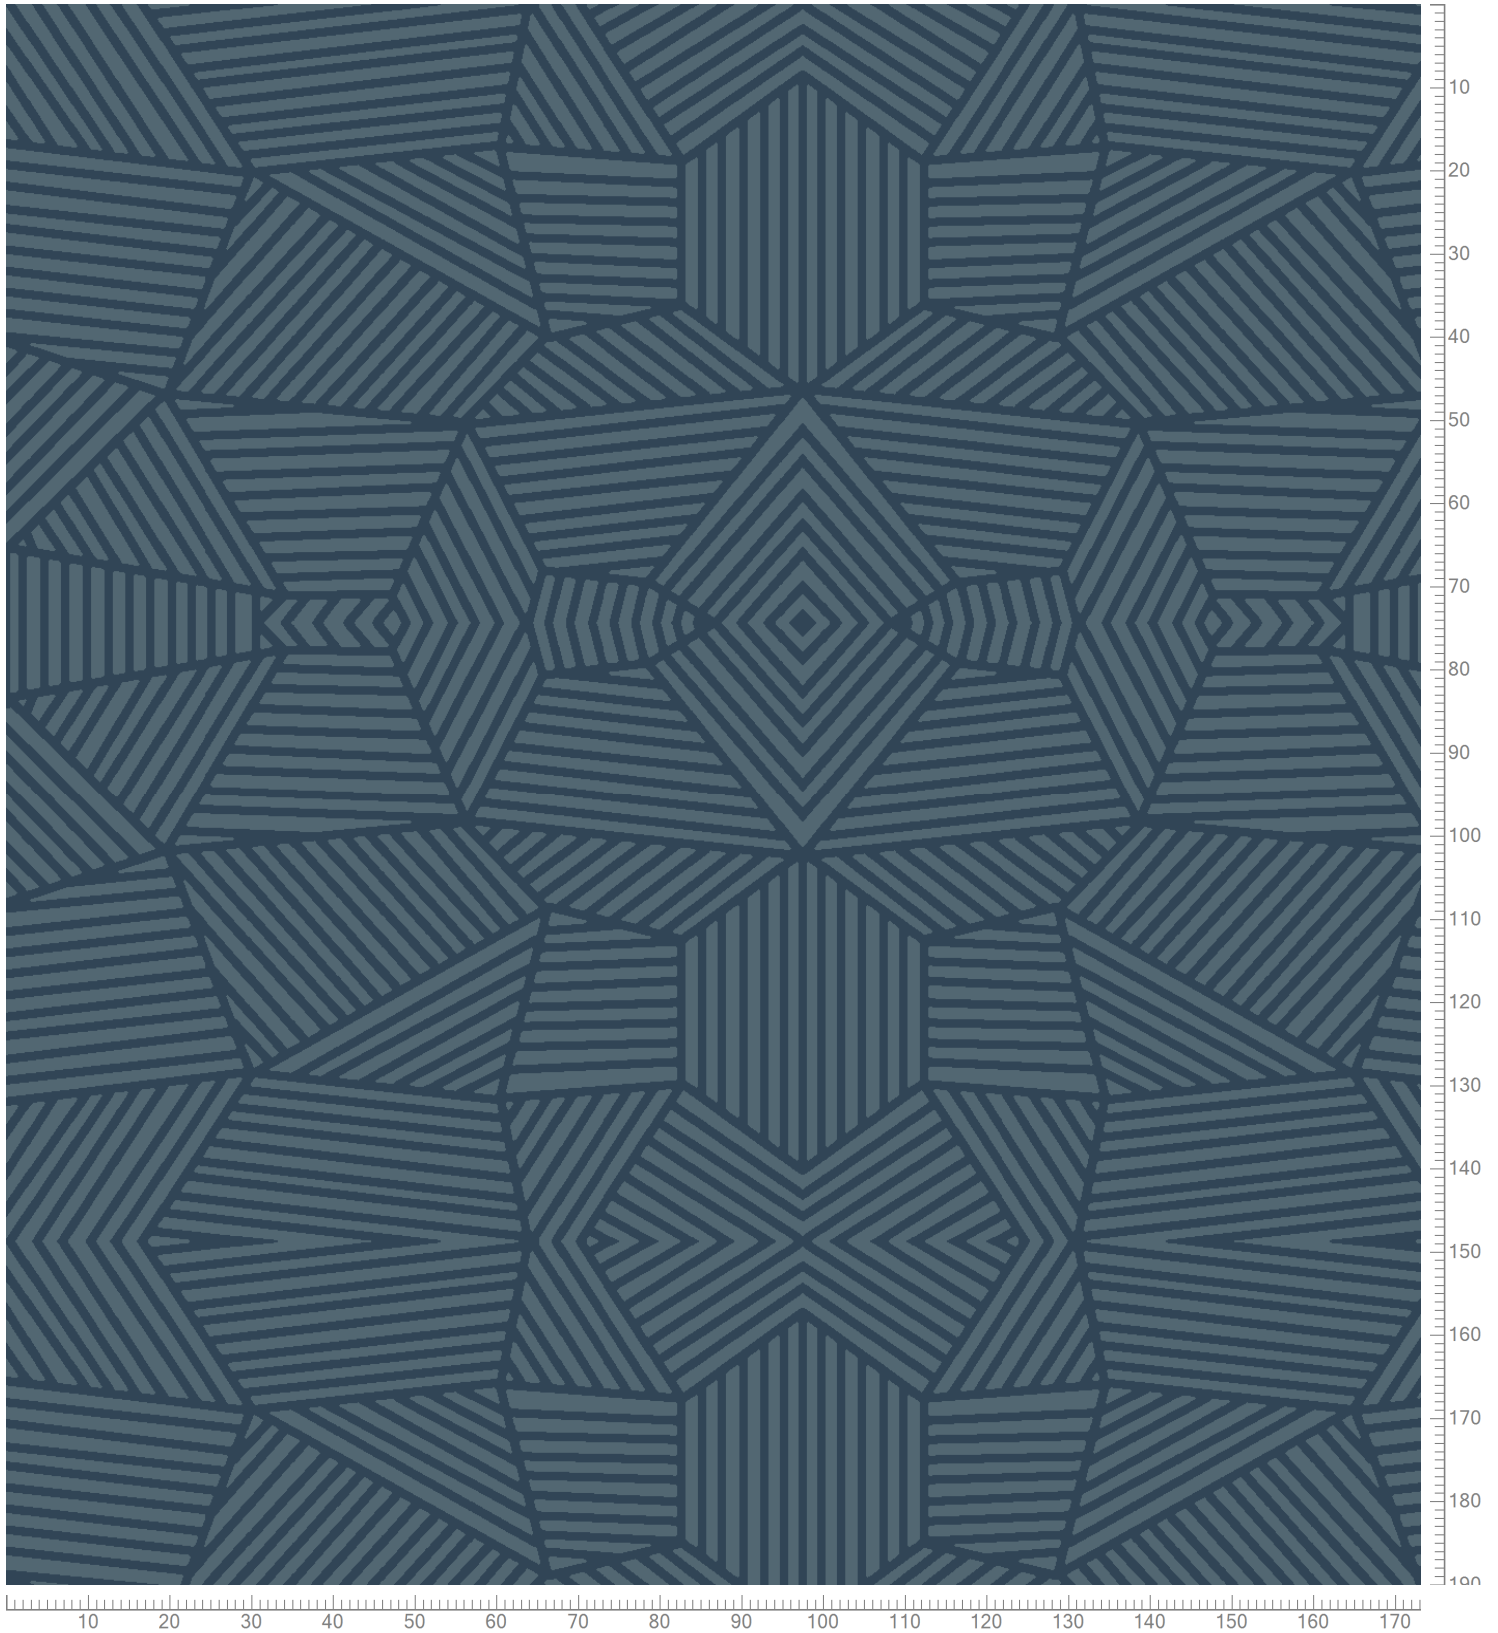

Design: RF55001981
Version: EF82141-8

Date: 10-MAR-2021 hij
Copyright: egecarpets a/s - LYKKE
Approved by:

GRAPHIC - Psi
Standard Palette 5500

Repeat: X=195.1cm Y=148.8cm (Size Shown: X=173.23cm Y=190.12cm)