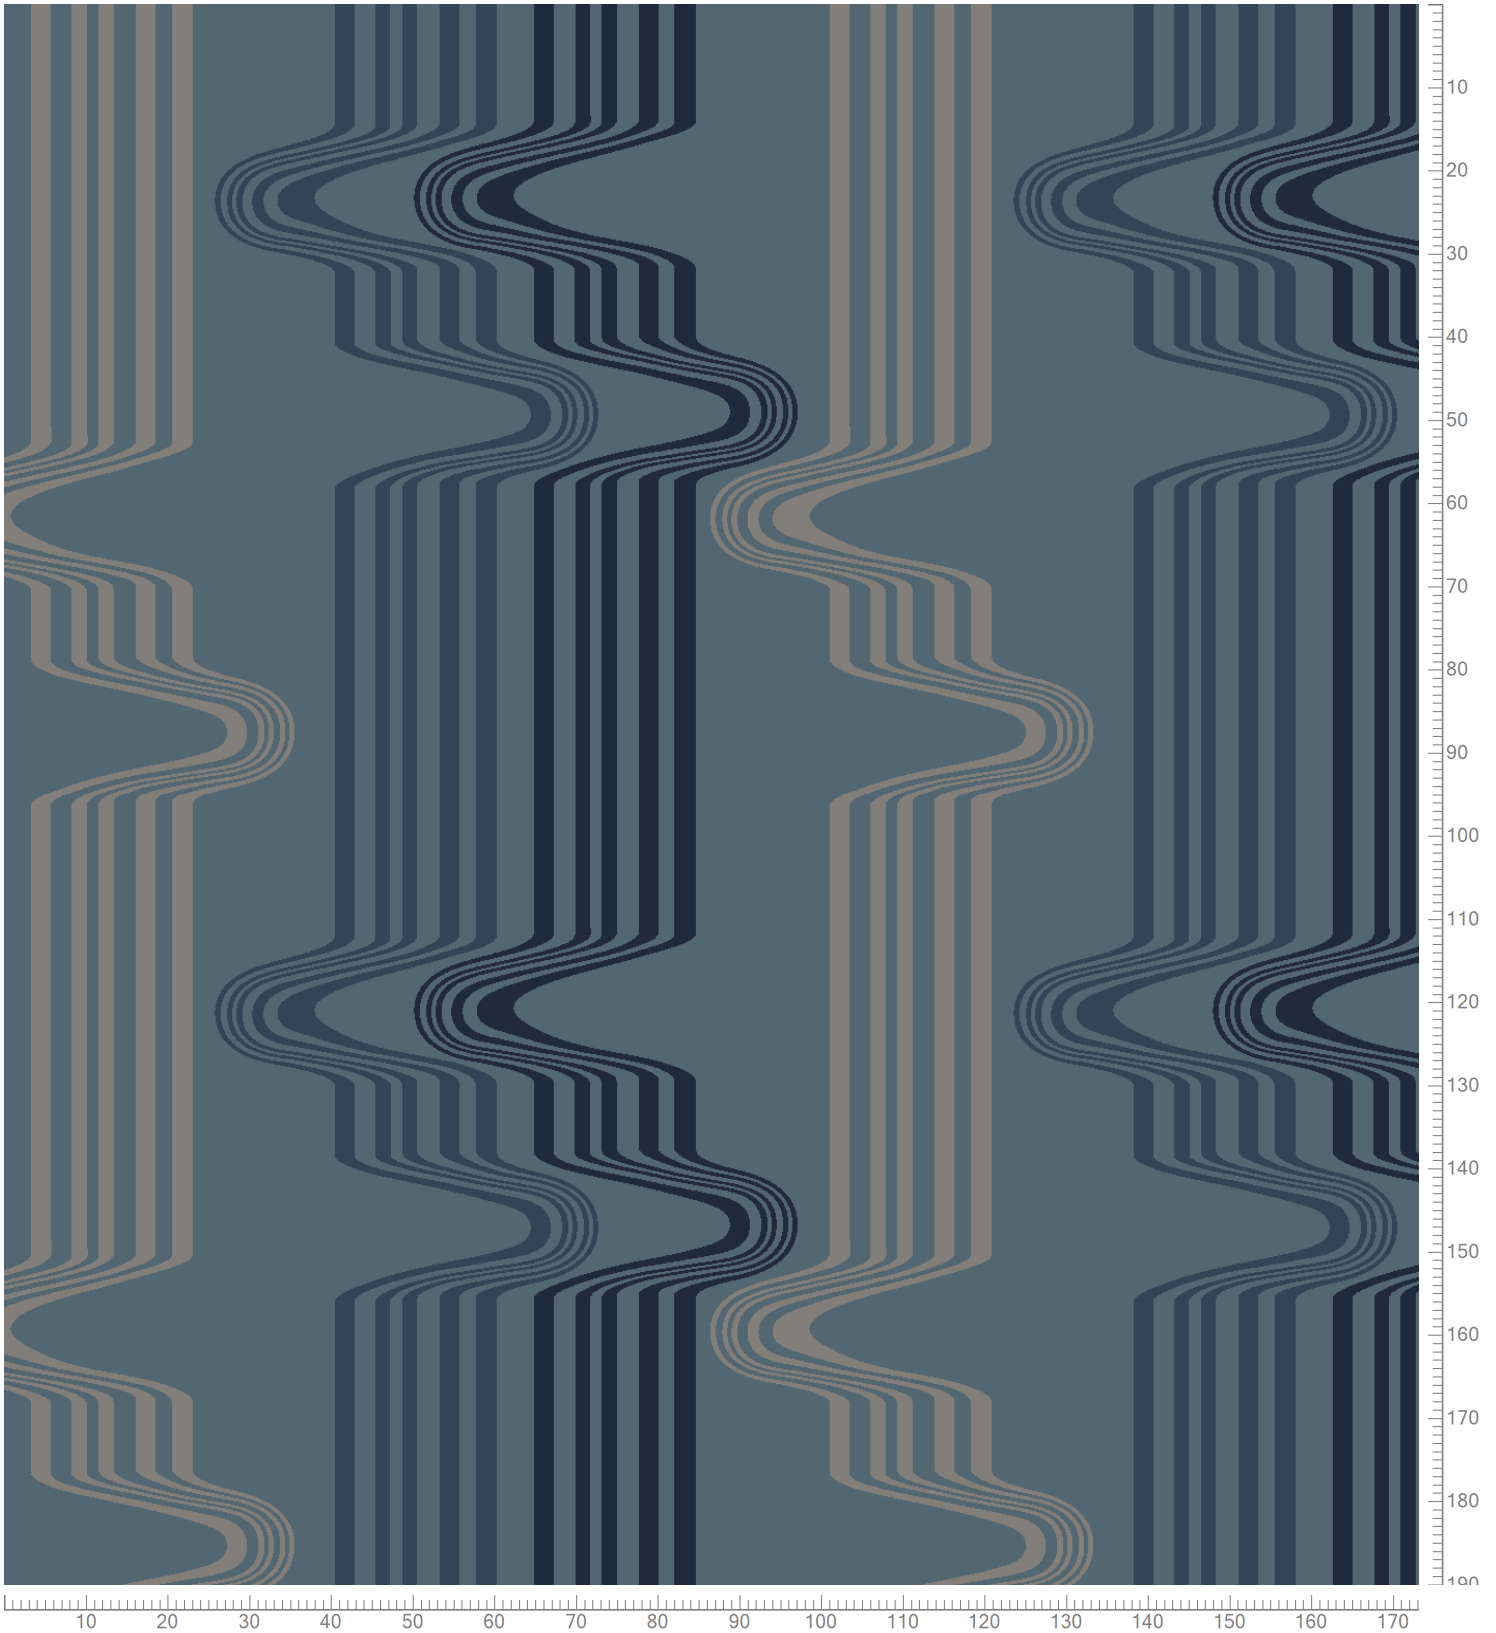

Design: RF55001979
Version: EF82148-8

Date: 10-MAR-2021 hlj
Copyright: egecarpets a/s - LYKKE
Approved by:

GRAPHIC - Vibrate
Standard Palette 5500

Repeat: X=97.8cm Y=97.8cm (Size Shown: X=173.23cm Y=190.12cm)

Colors are approximation only. Physical sample must be approved for ordering.
Copyright: egecarpets a/s - LYKKE