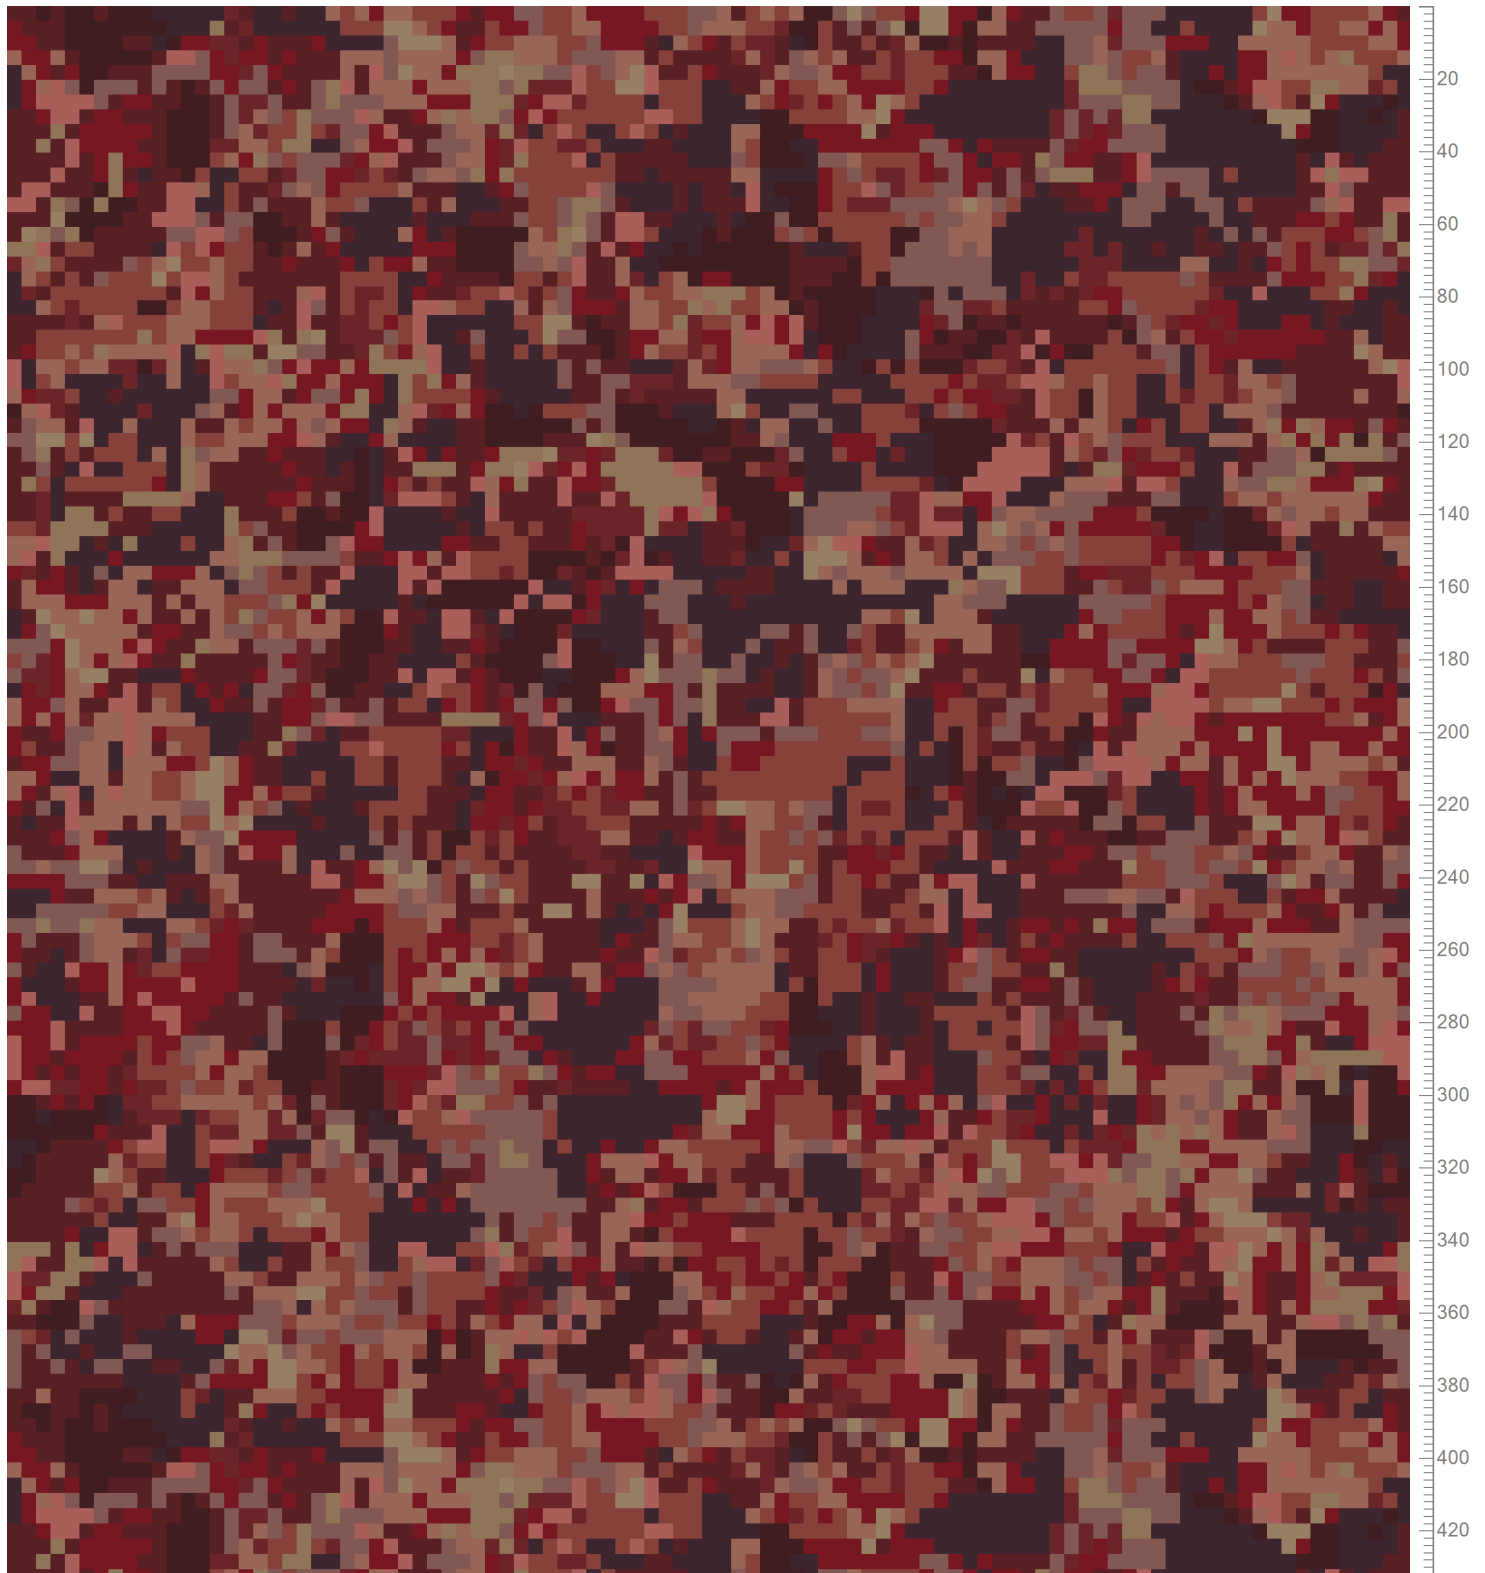

Design: RF55001975
Version: EF82193-3

Date: 25-FEB-2021 hjj
Copyright: egecarpets a/s - LYKKE
Approved by:

GRAPHIC - Pixel Camouflage
Standard Palette 5500

Repeat: X=390.1cm Y=390.1cm

5500AC18 Accent 18	K40512 5500-BC12	5500AC48 Accent 48	5500AC49 Accent 49	5500AC68 Accent 68	K40509 5500-BC9	5500AC70 Accent 70	5500AC74 Accent 74	5500AC71 Accent 71	K40505 5500-BC5	5500AC72 Accent 72