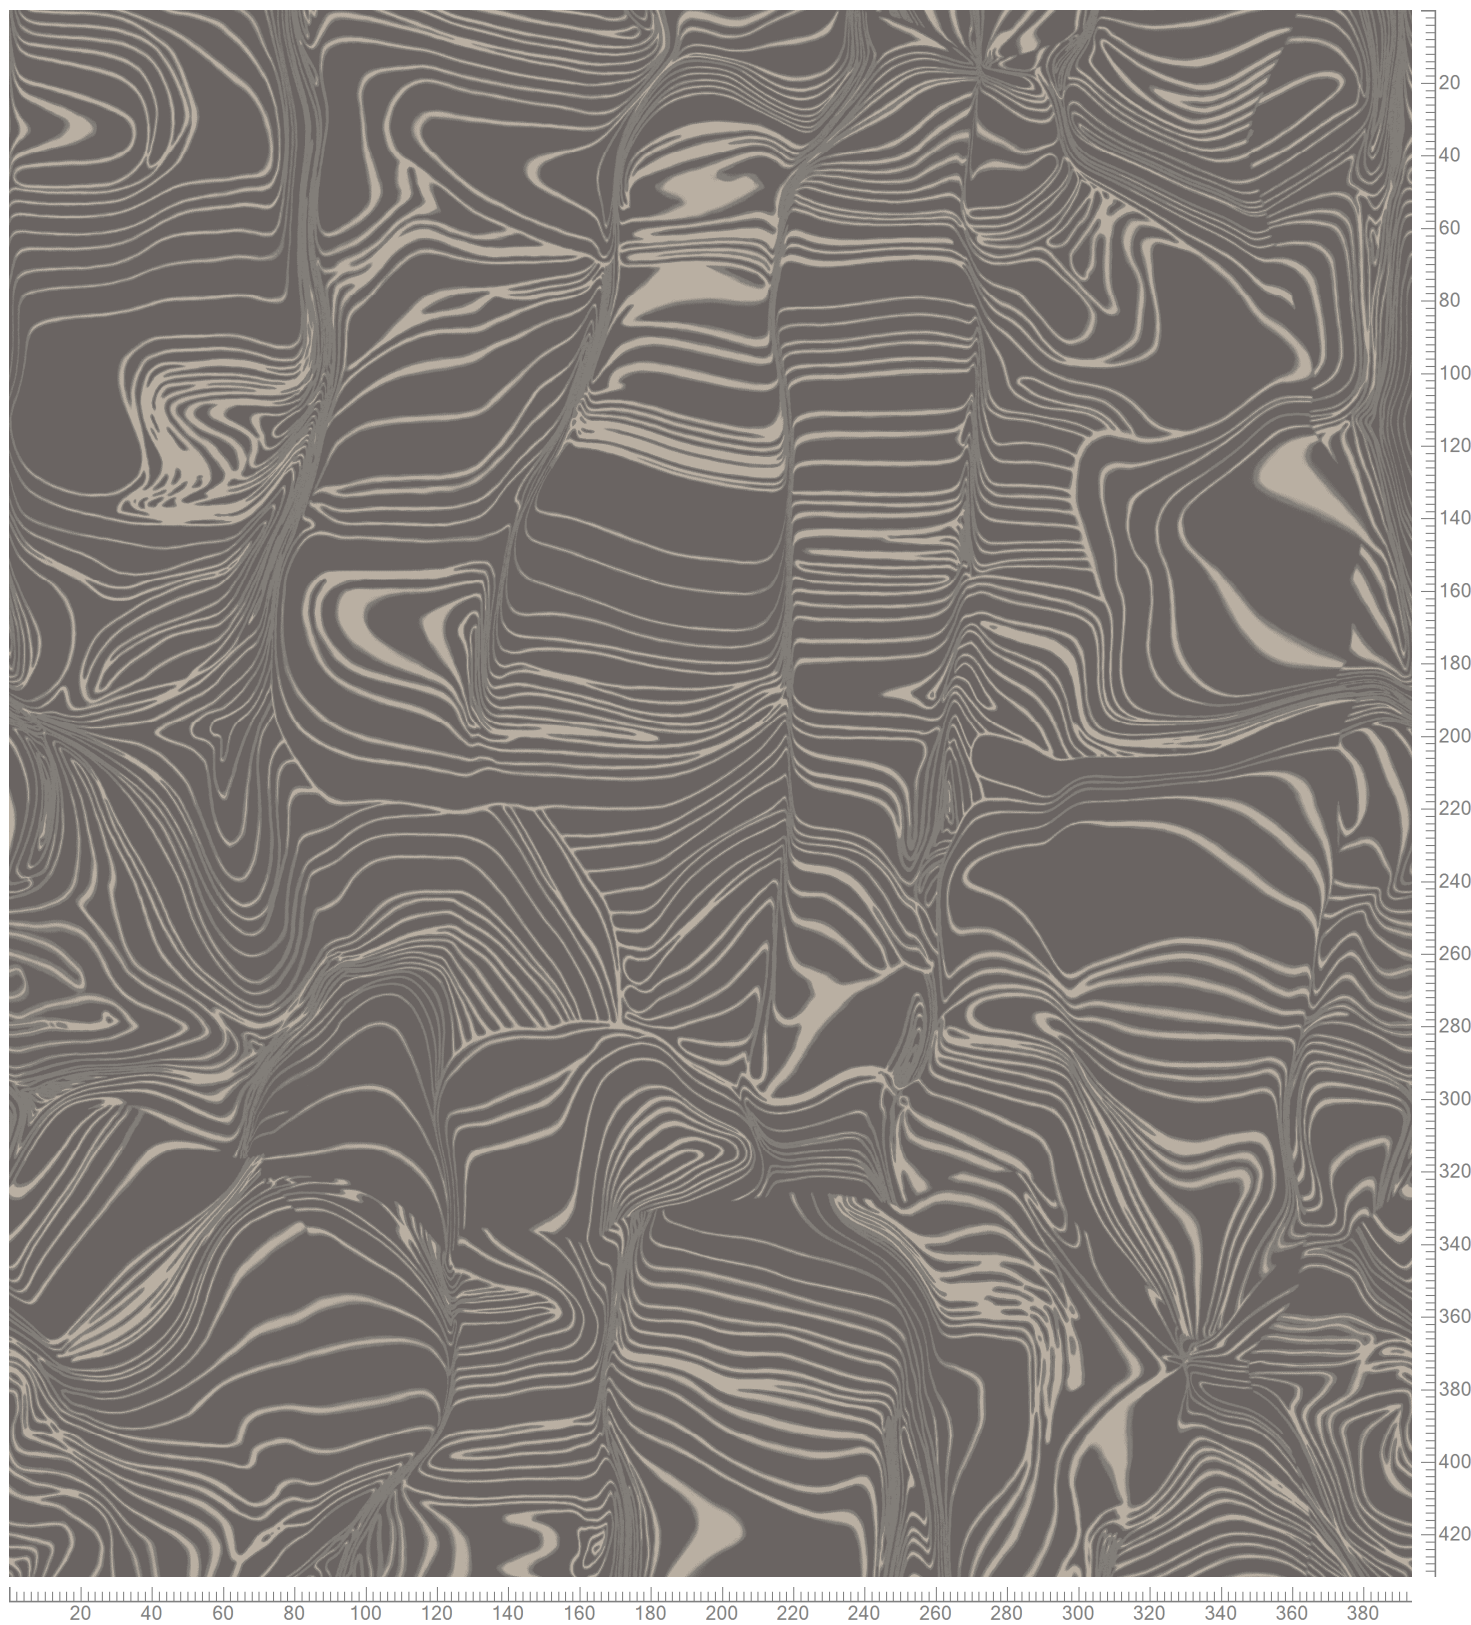

Design: RF55001973
Version: EF82101-8

Date: 25-FEB-2021 hjj
Copyright: egecarpets a/s - LYKKE
Approved by:

GRAPHIC - Glass Distortion
Standard Palette 5500

Design Size: X=391.16cm Y=460.76cm