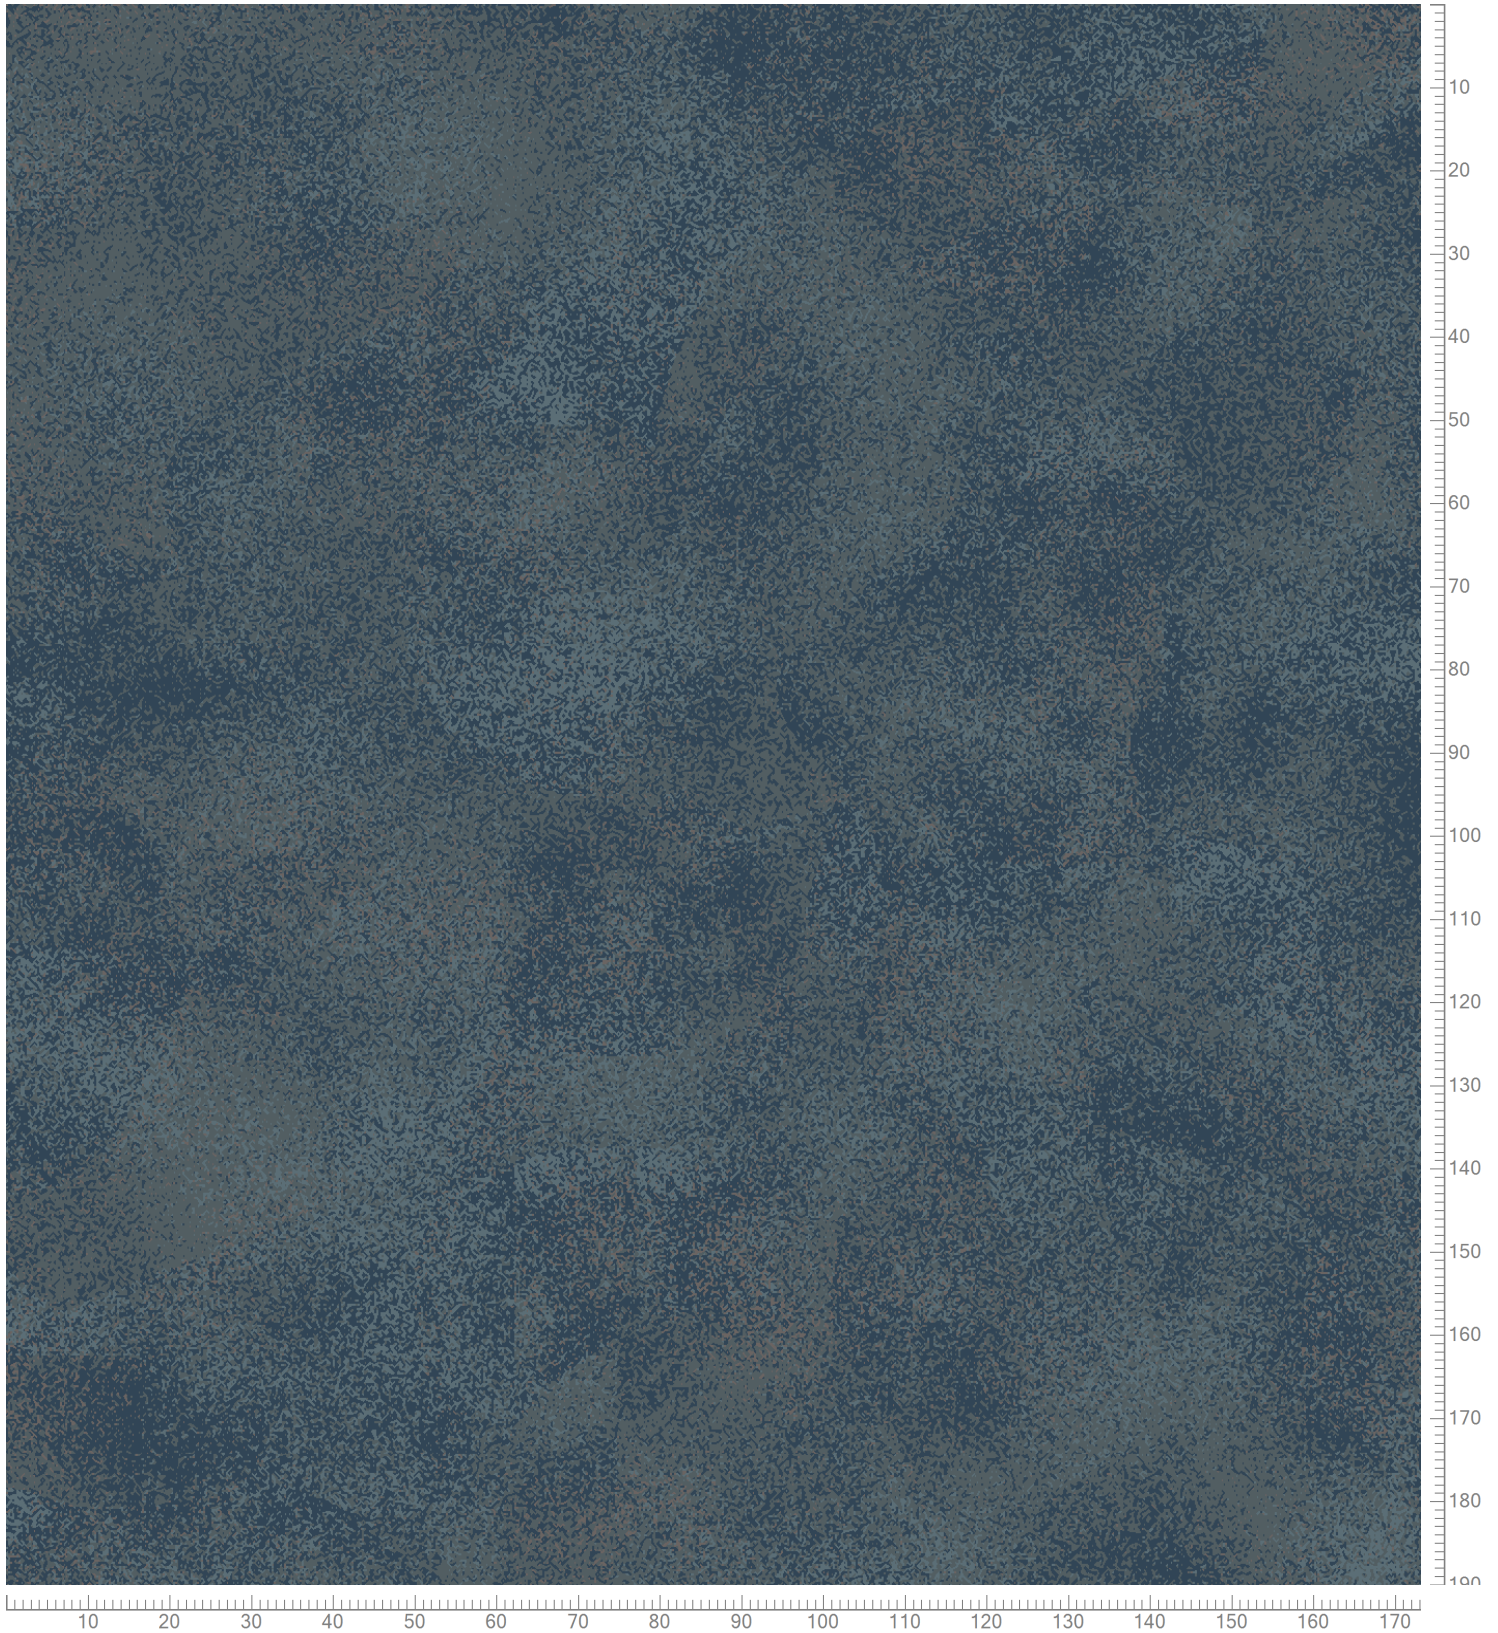

Design: RF55001966
Version: EF82115-20

Date: 25-FEB-2021 hjj
Copyright: egecarpets a/s - LYKKE
Approved by:

GRAPHIC - Heavy Clouds
Standard Palette 5500

Repeat: X=390.1cm Y=390.1cm (Size Shown: X=173.23cm Y=190.12cm)

Colors are approximation only. Physical sample must be approved for ordering.
Copyright: egecarpets a/s - LYKKE