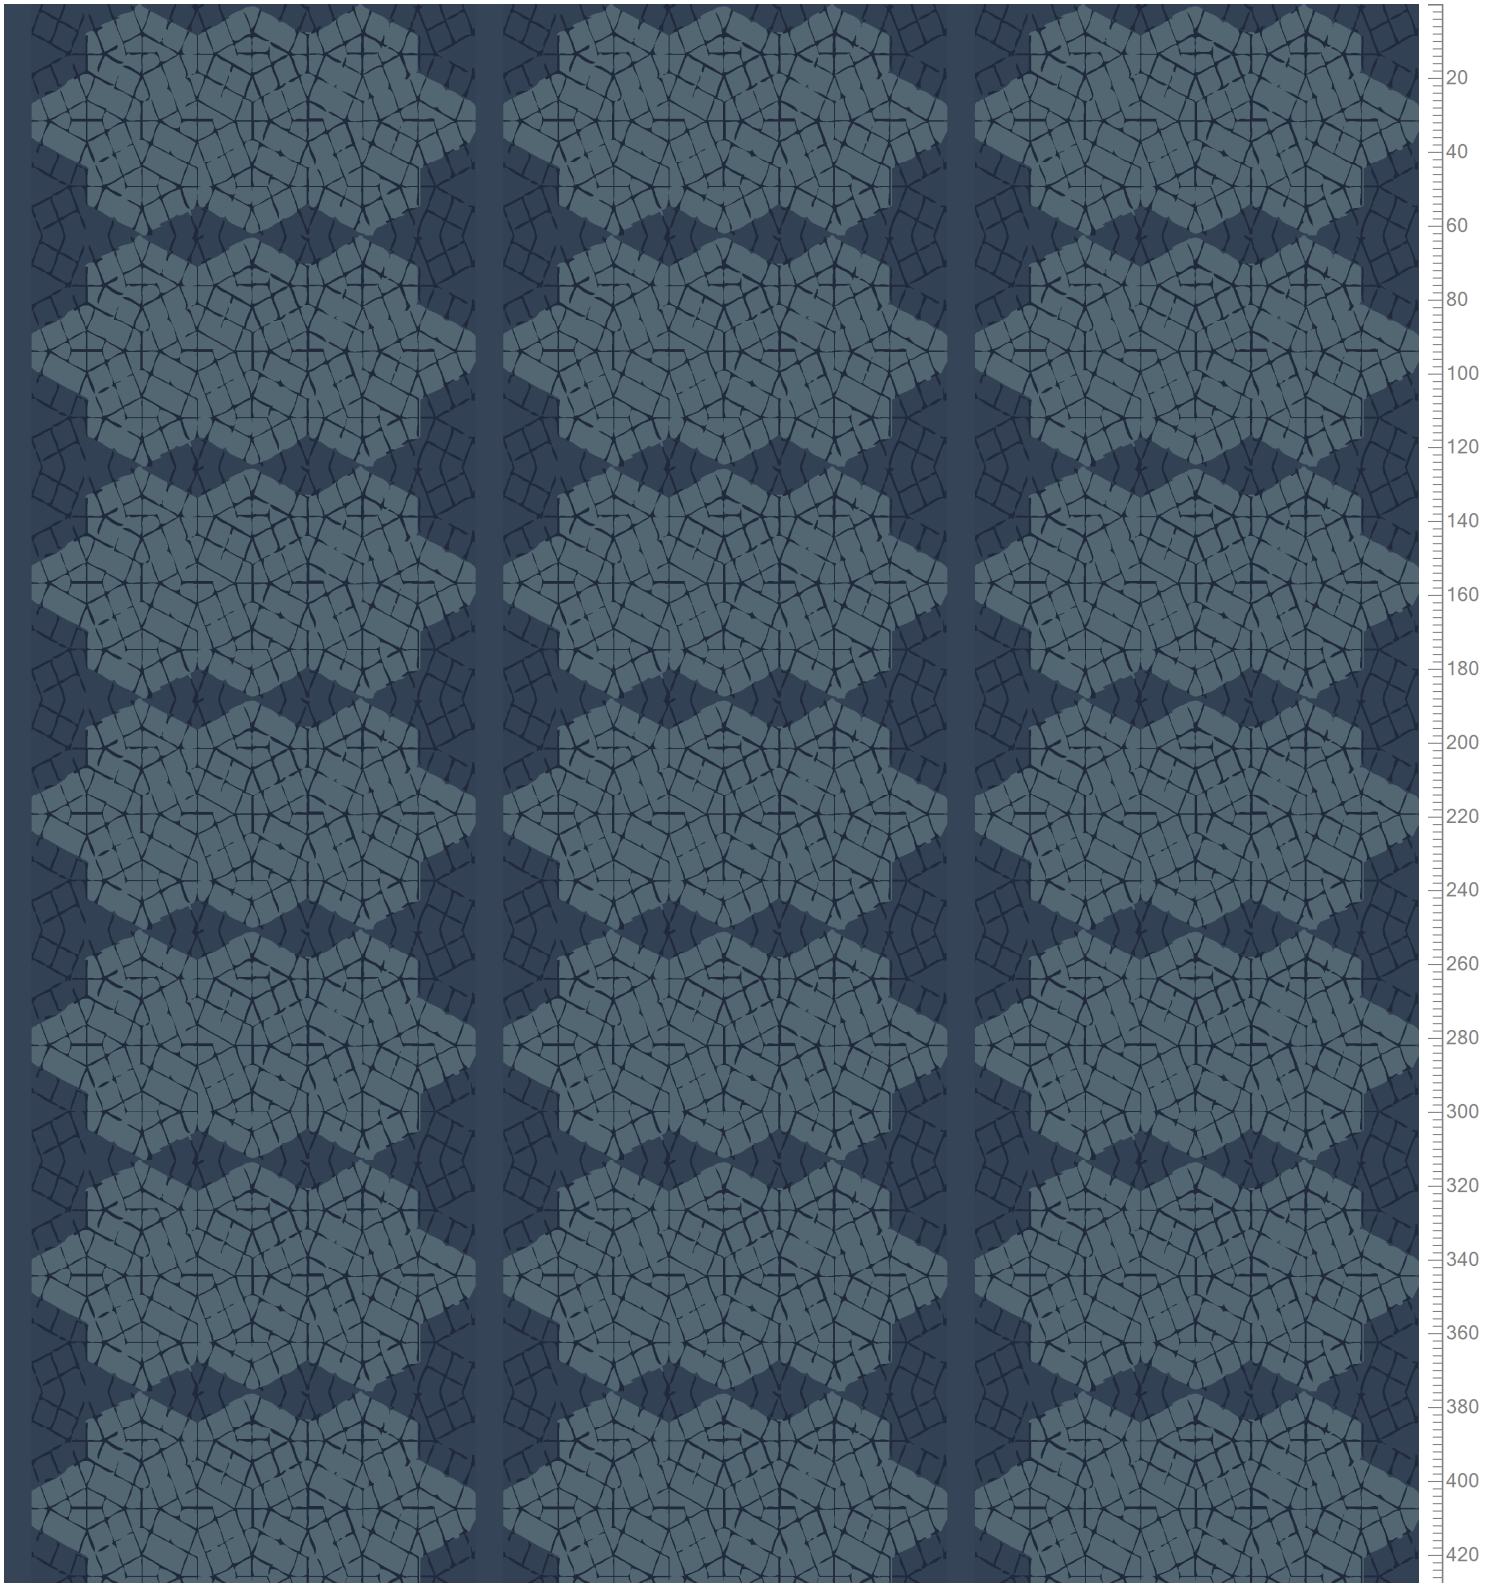

THE MOSQUE COLLECTION 2019
Palette 5500

Repeat: X=130.0cm Y=62.7cm (Size Shown: X=390.14cm Y=428.24cm)

K40508 5500-BC8 58.17%	K40507 5500-BC7 6.94%	5500AC59C Accent 59 22.95%	5500AC59 Accent 59 5.86%

Colors are approximation only. Physical sample must be approved for ordering.
Copyright: egetaepper a/s - SHA