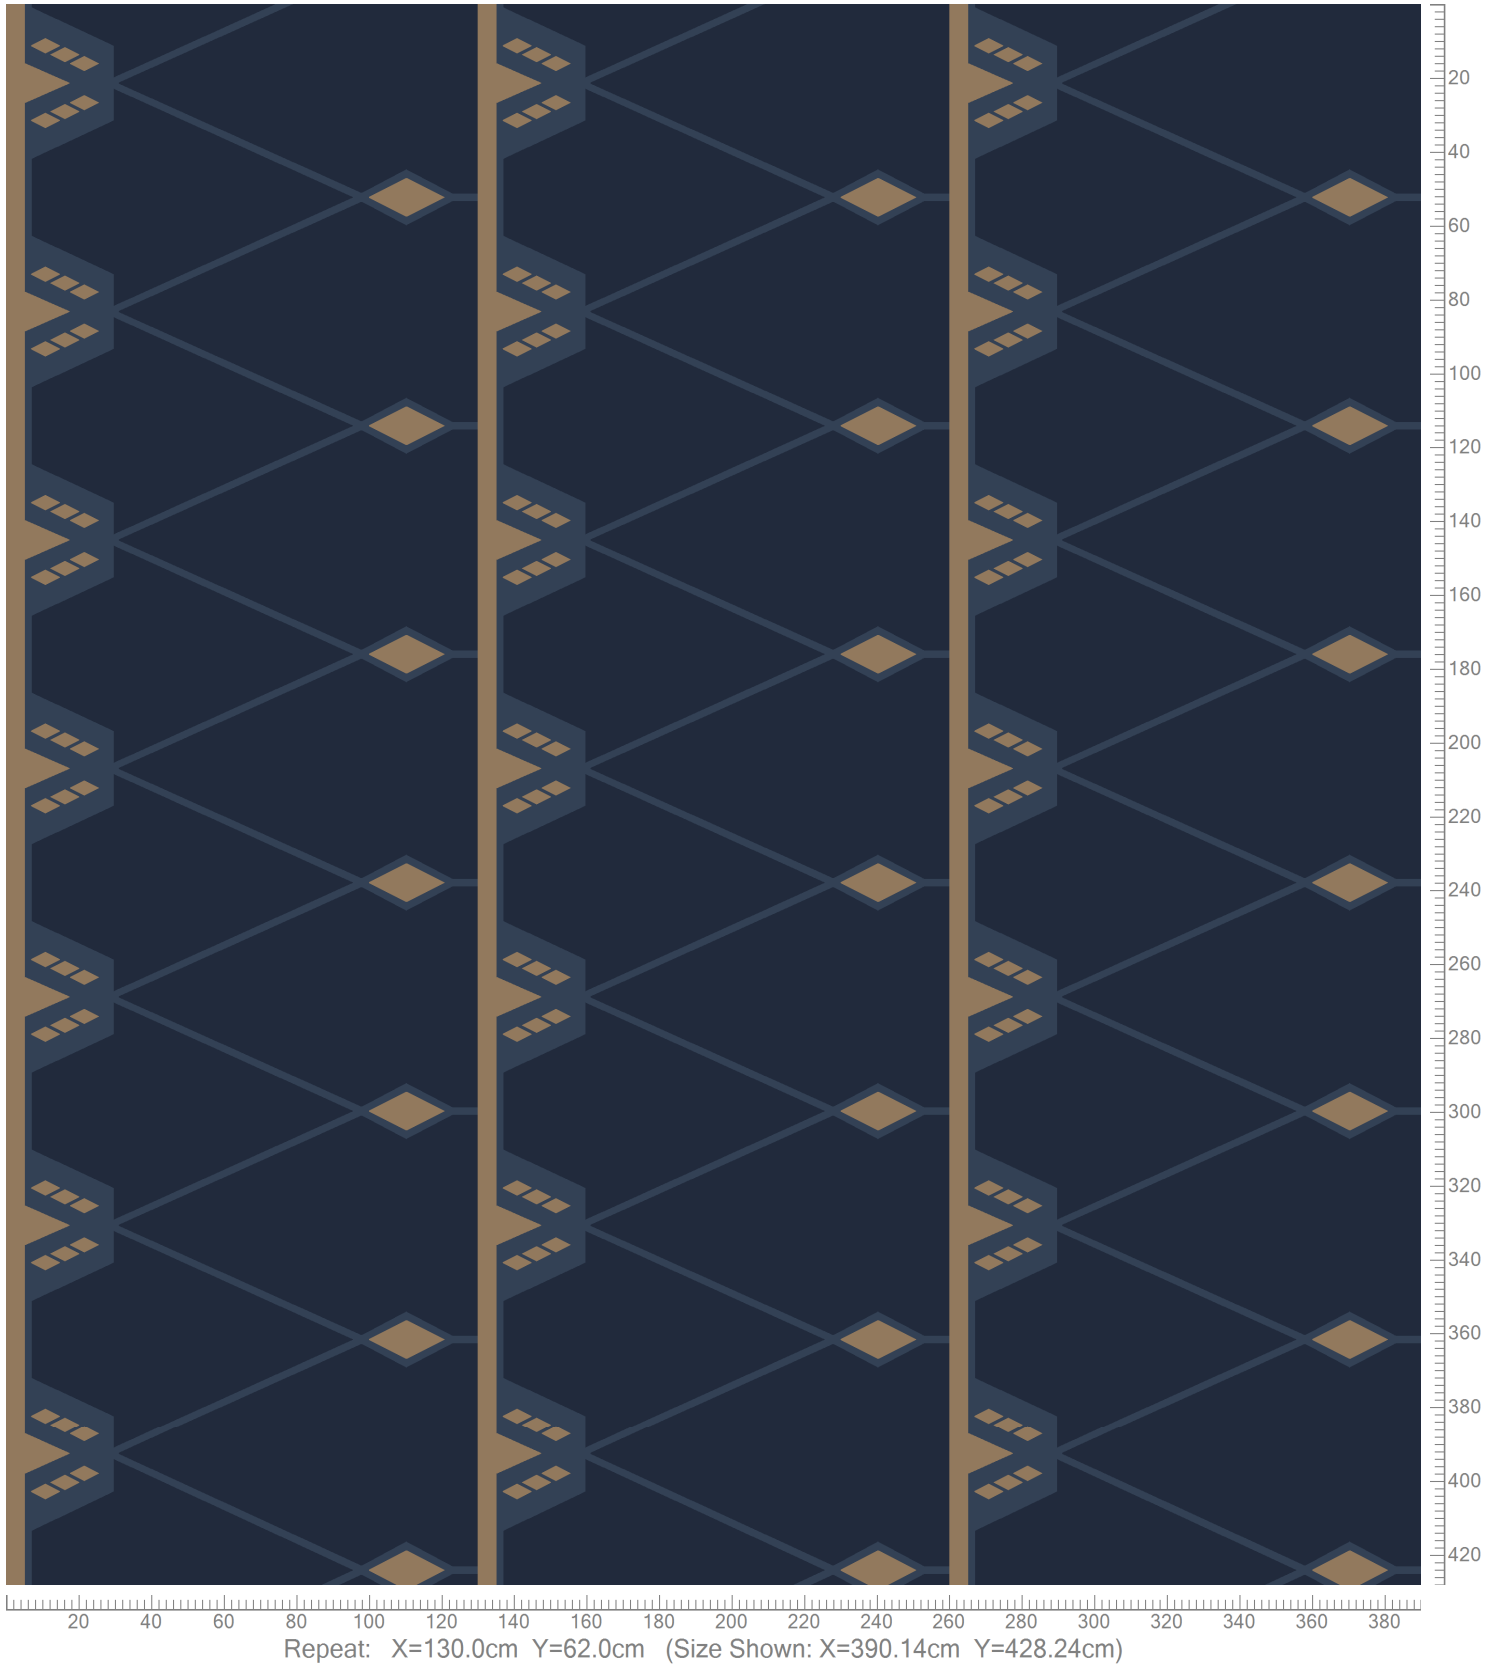

THE MOSQUE COLLECTION 2019  
Palette 5500

K40507 5500-BC7 46.58%	5500AC59C Accent 59 5.47%	5500AC18C Accent 18 4.00%

Colors are approximation only. Physical sample must be approved for ordering.  
Copyright: egetaepper a/s - SHA