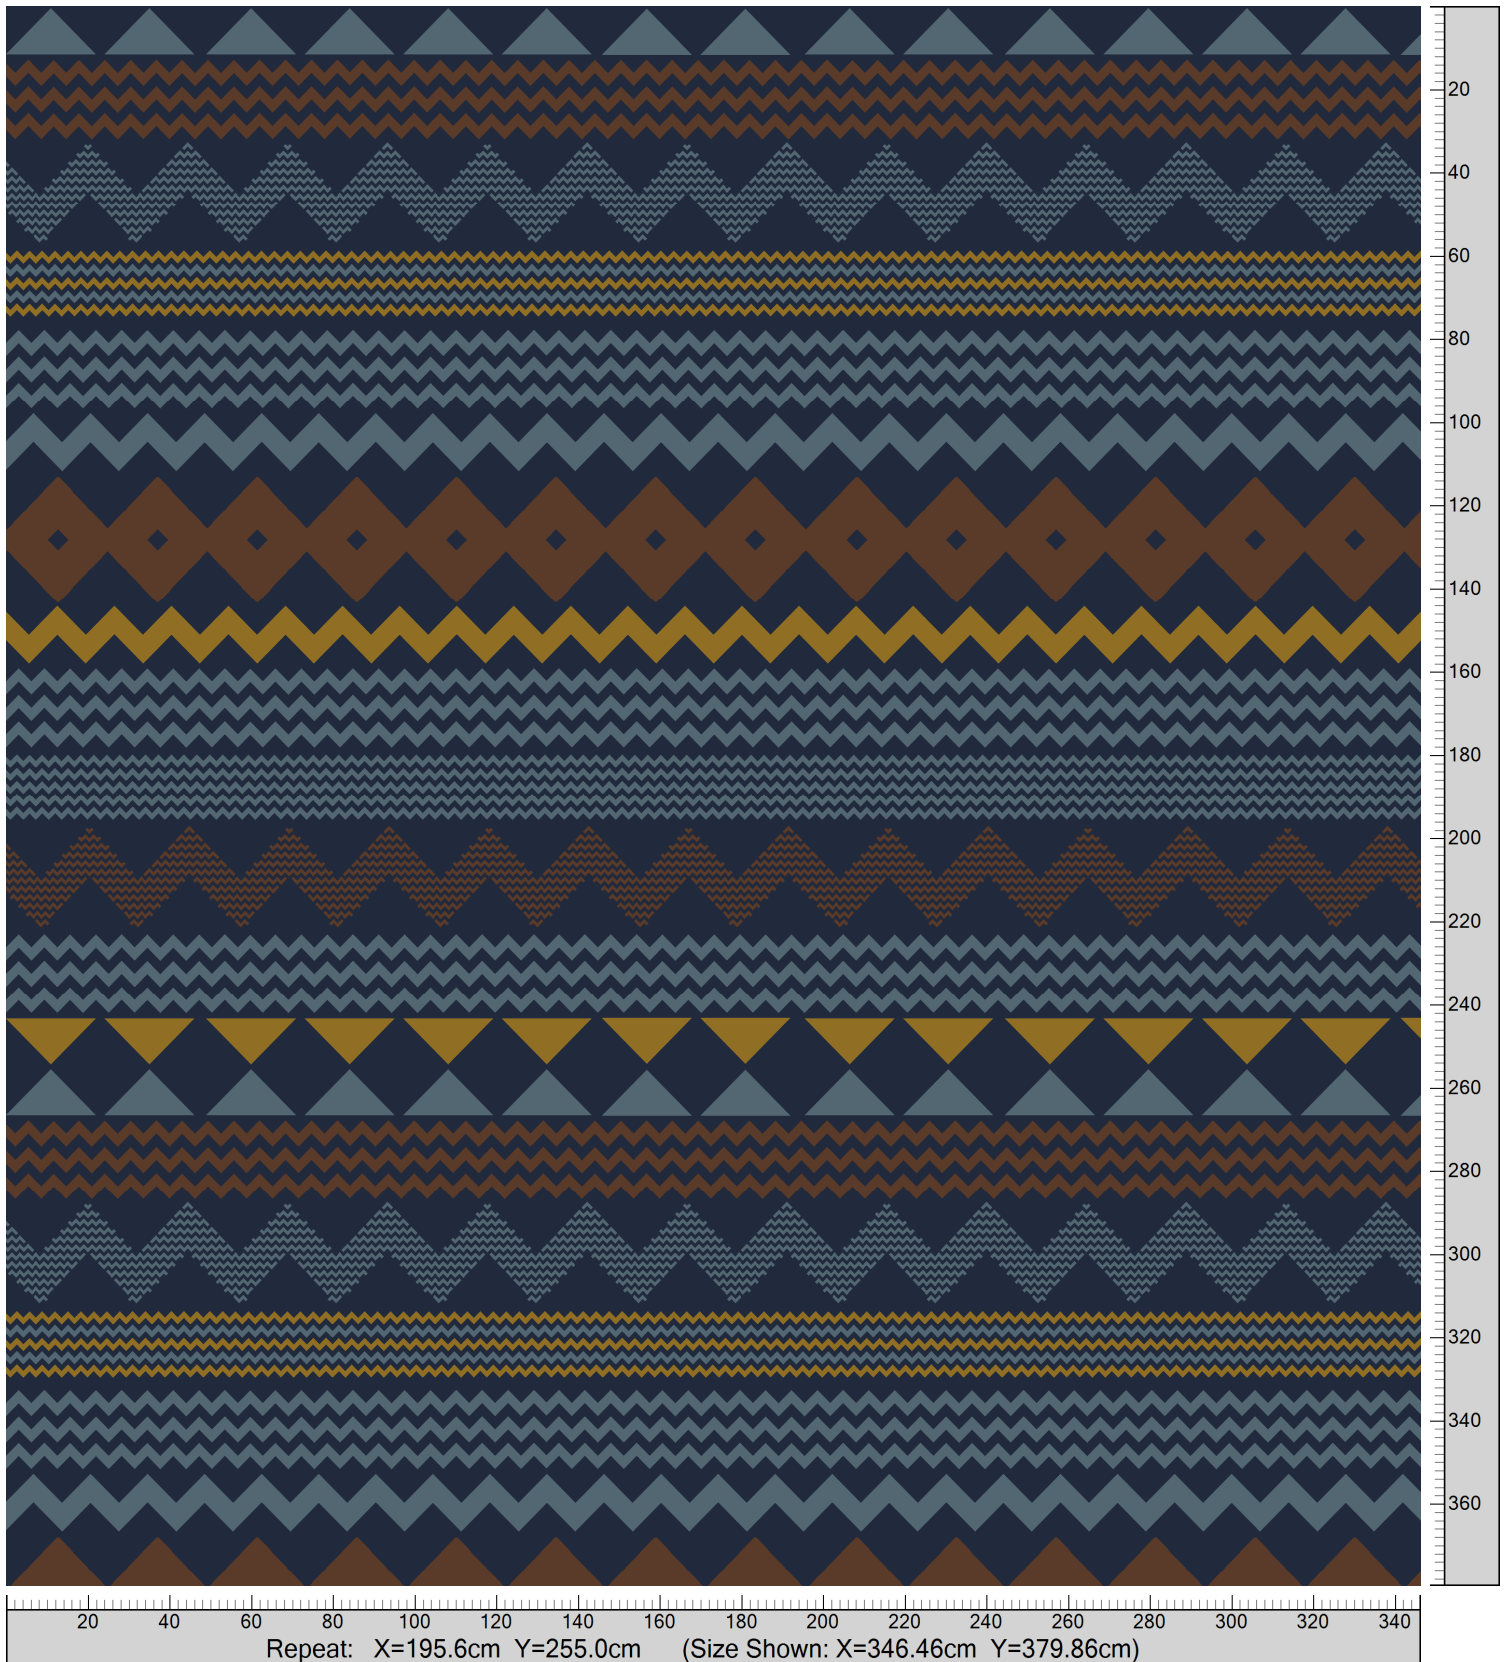

Design: RF5500149
Version: EF80007-3

Date: 6-MAR-2018 pnp
Copyright: egetaepper a/s - pia
Approved by:

ege

DOK. F0011

CULTURES - CONGO
REP. 195,6 X 255 CM.C OL. K5500
RECOLOUR EXAMPLES IN CATALOG PAGE 081

K40507 K5500-7 24.61%	K40508 K5500-8 9.62%	K40501 K5500-1 2.79%	K40511 K5500-11 5.51%

ege

DOK. F0011