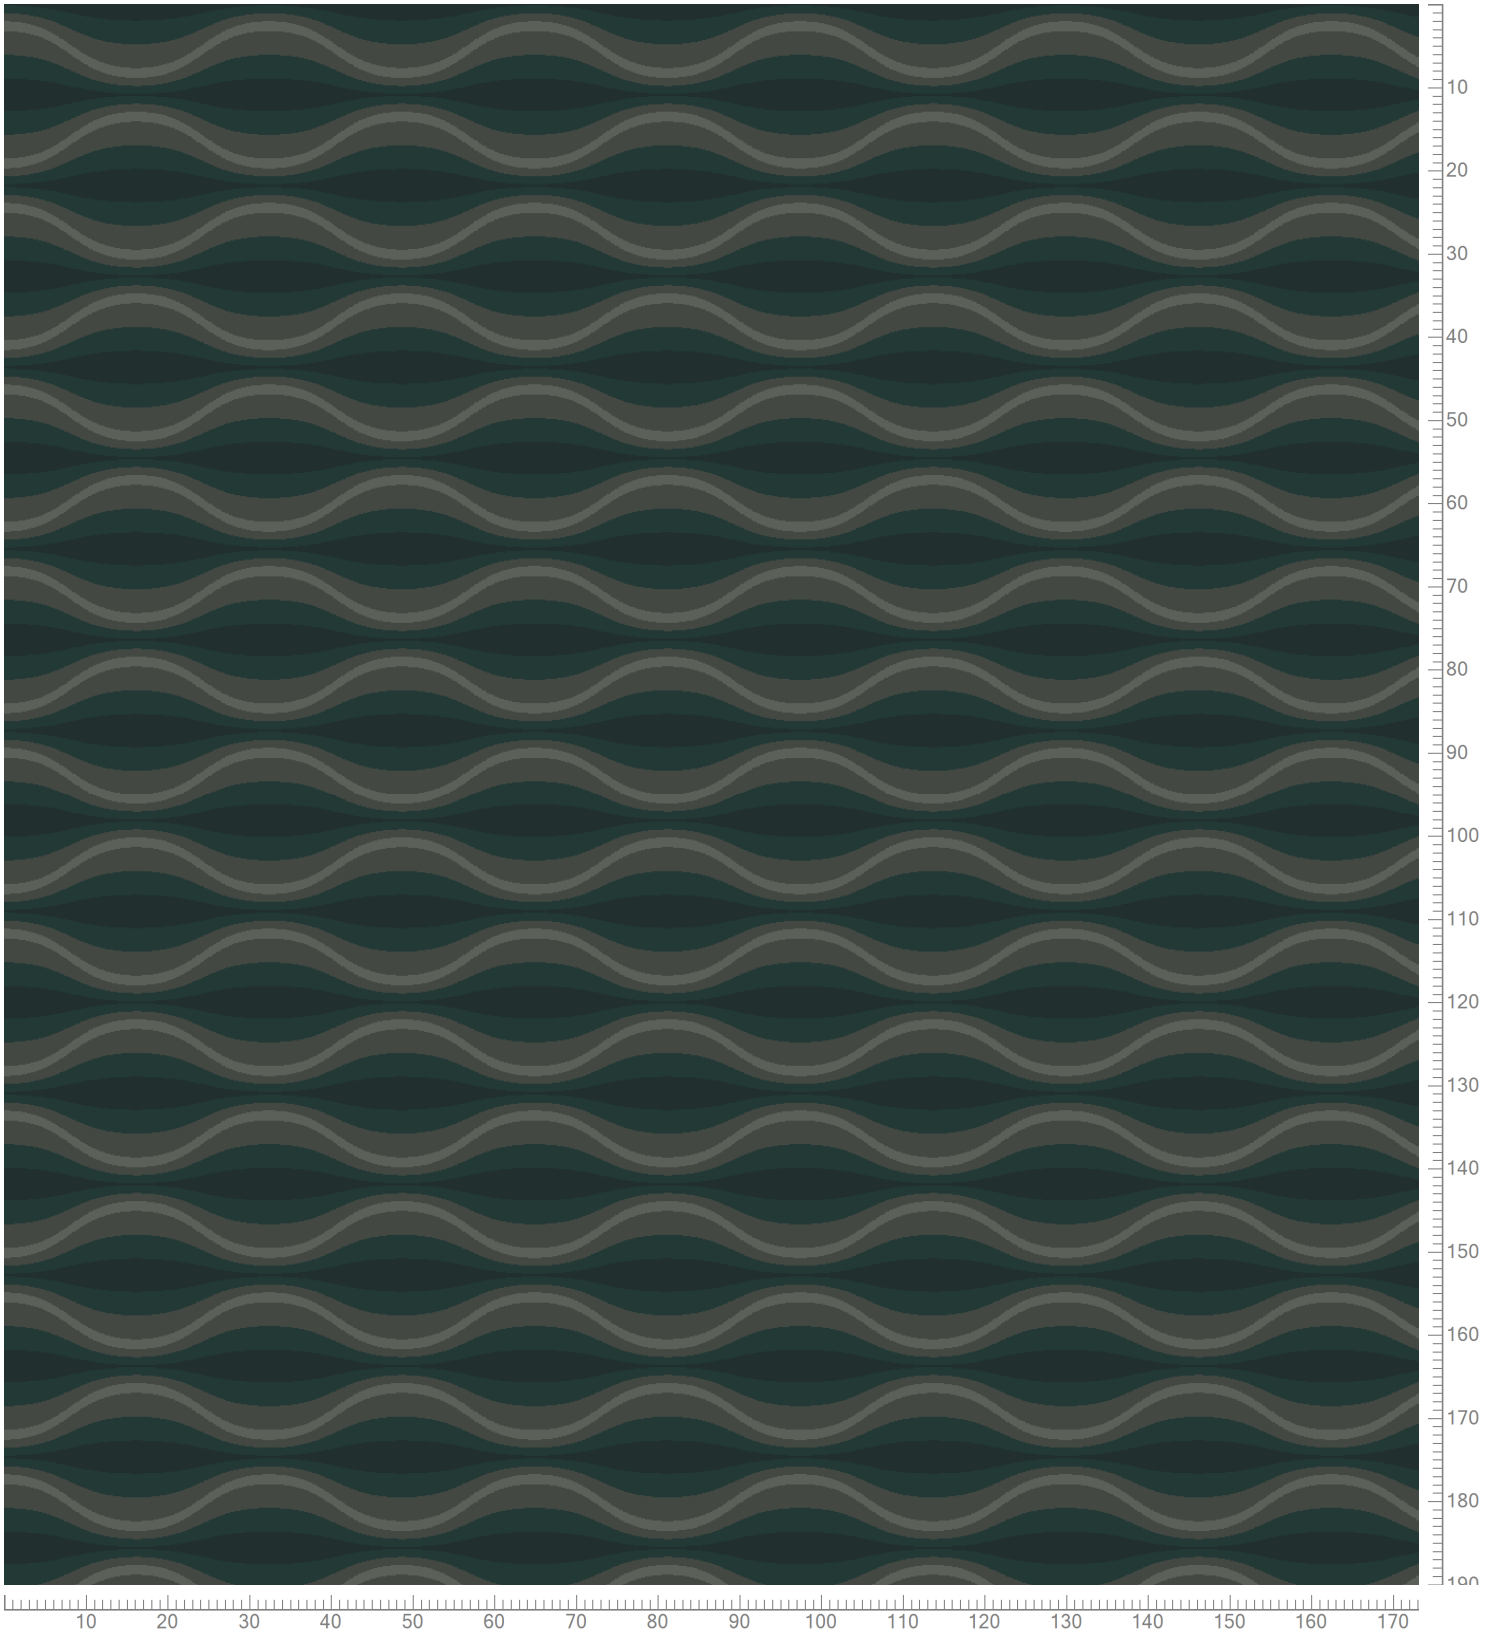

Design: RF55001383
Version: EF82023-10

Date: 19-JAN-2021 hjj
Copyright: egecarpets a/s - LYKKE
Approved by:

GRAPHIC - Funky Wave
Standard Palette 5500

Repeat: X=32.5cm Y=21.8cm (Size Shown: X=173.23cm Y=190.12cm)