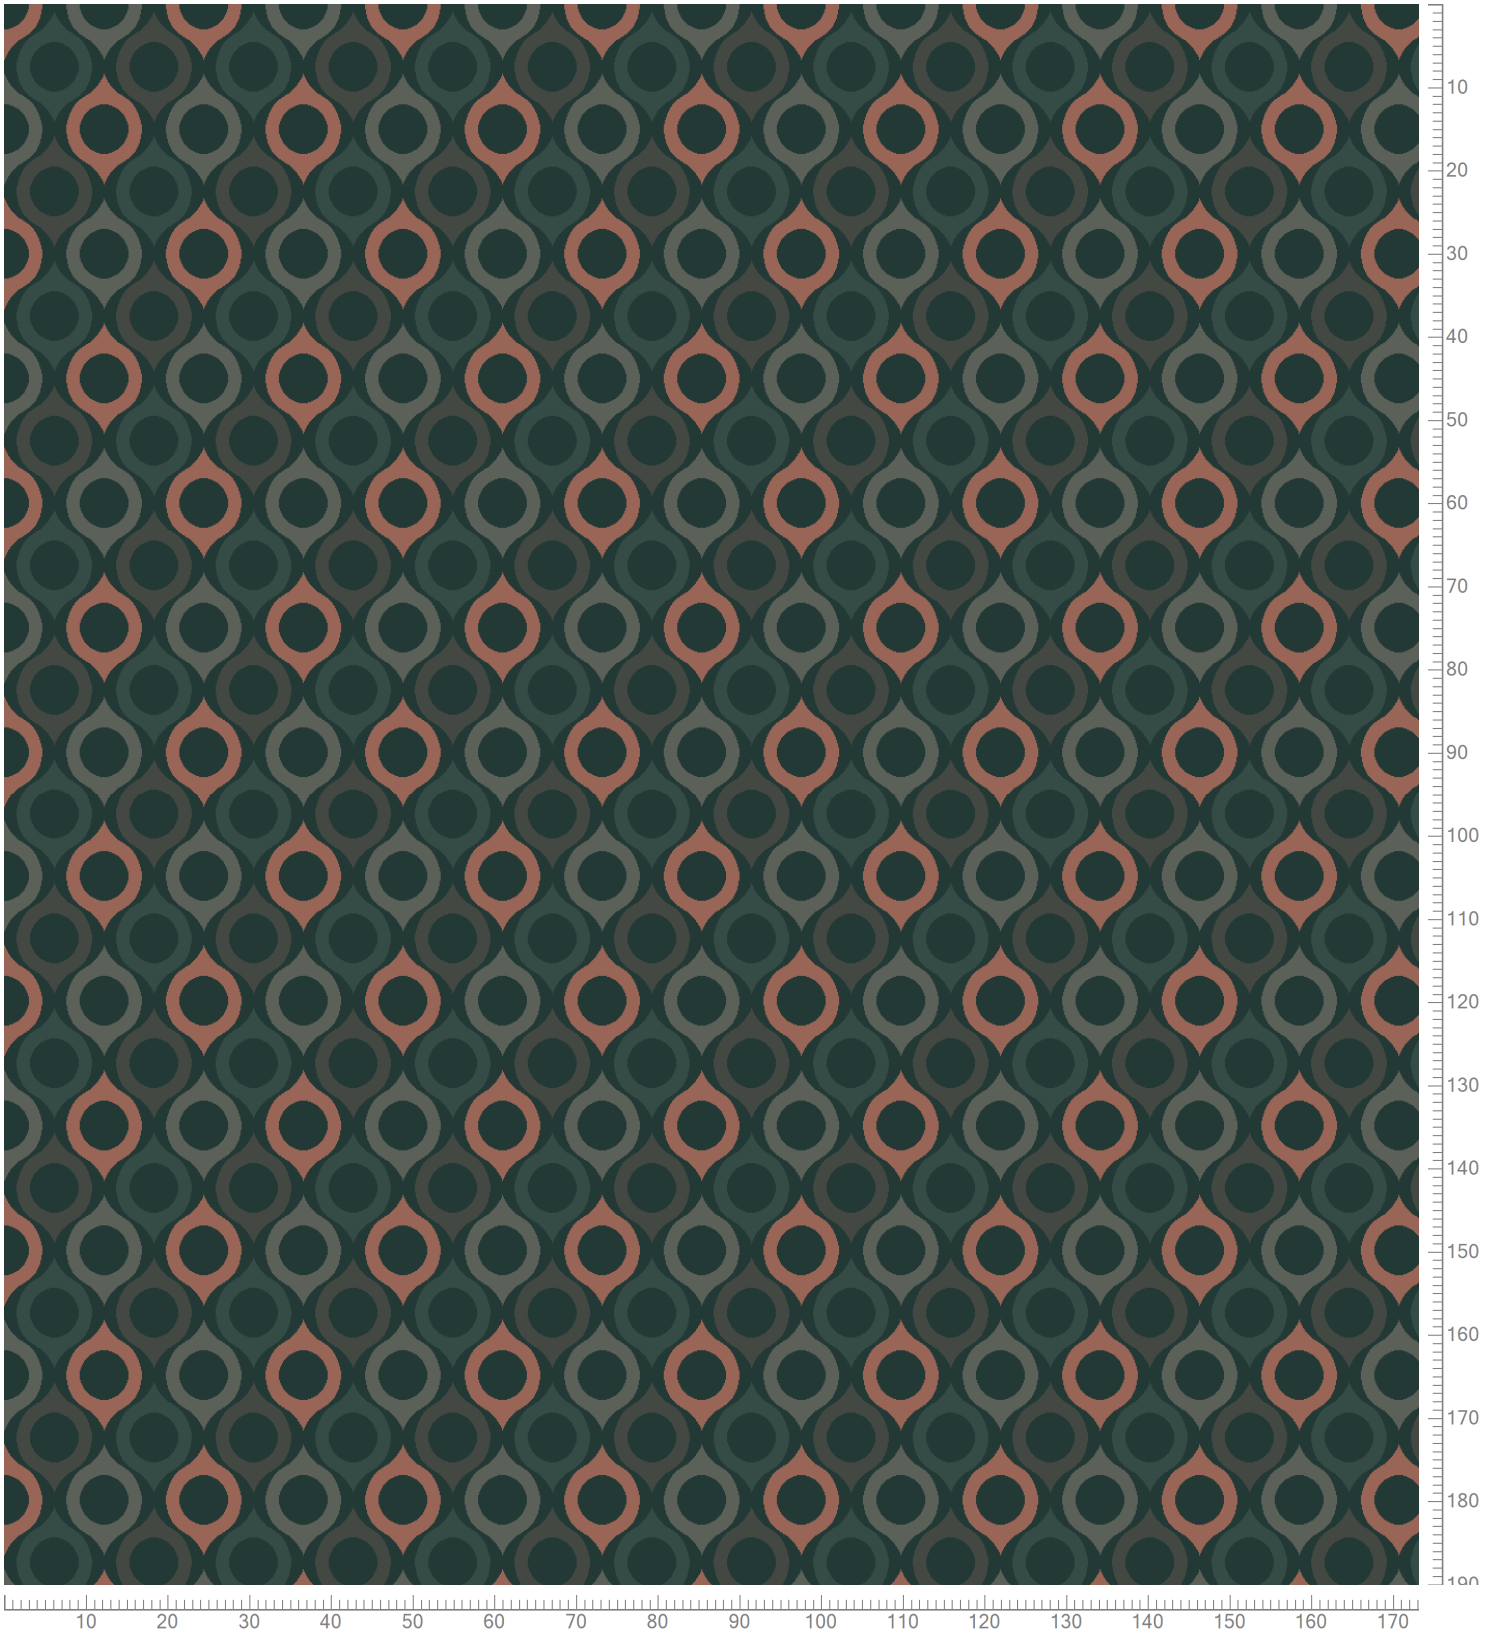

Design: RF55001379  
Version: EF82022-7

Date: 19-JAN-2021 hj  
Copyright: egecarpets a/s - LYKKE  
Approved by:

GRAPHIC - Retro Scarf  
Standard Palette 5500

Repeat: X=24.4cm Y=30.0cm (Size Shown: X=173.23cm Y=190.12cm)

Colors are approximation only. Physical sample must be approved for ordering.  
Copyright: egecarpets a/s - LYKKE