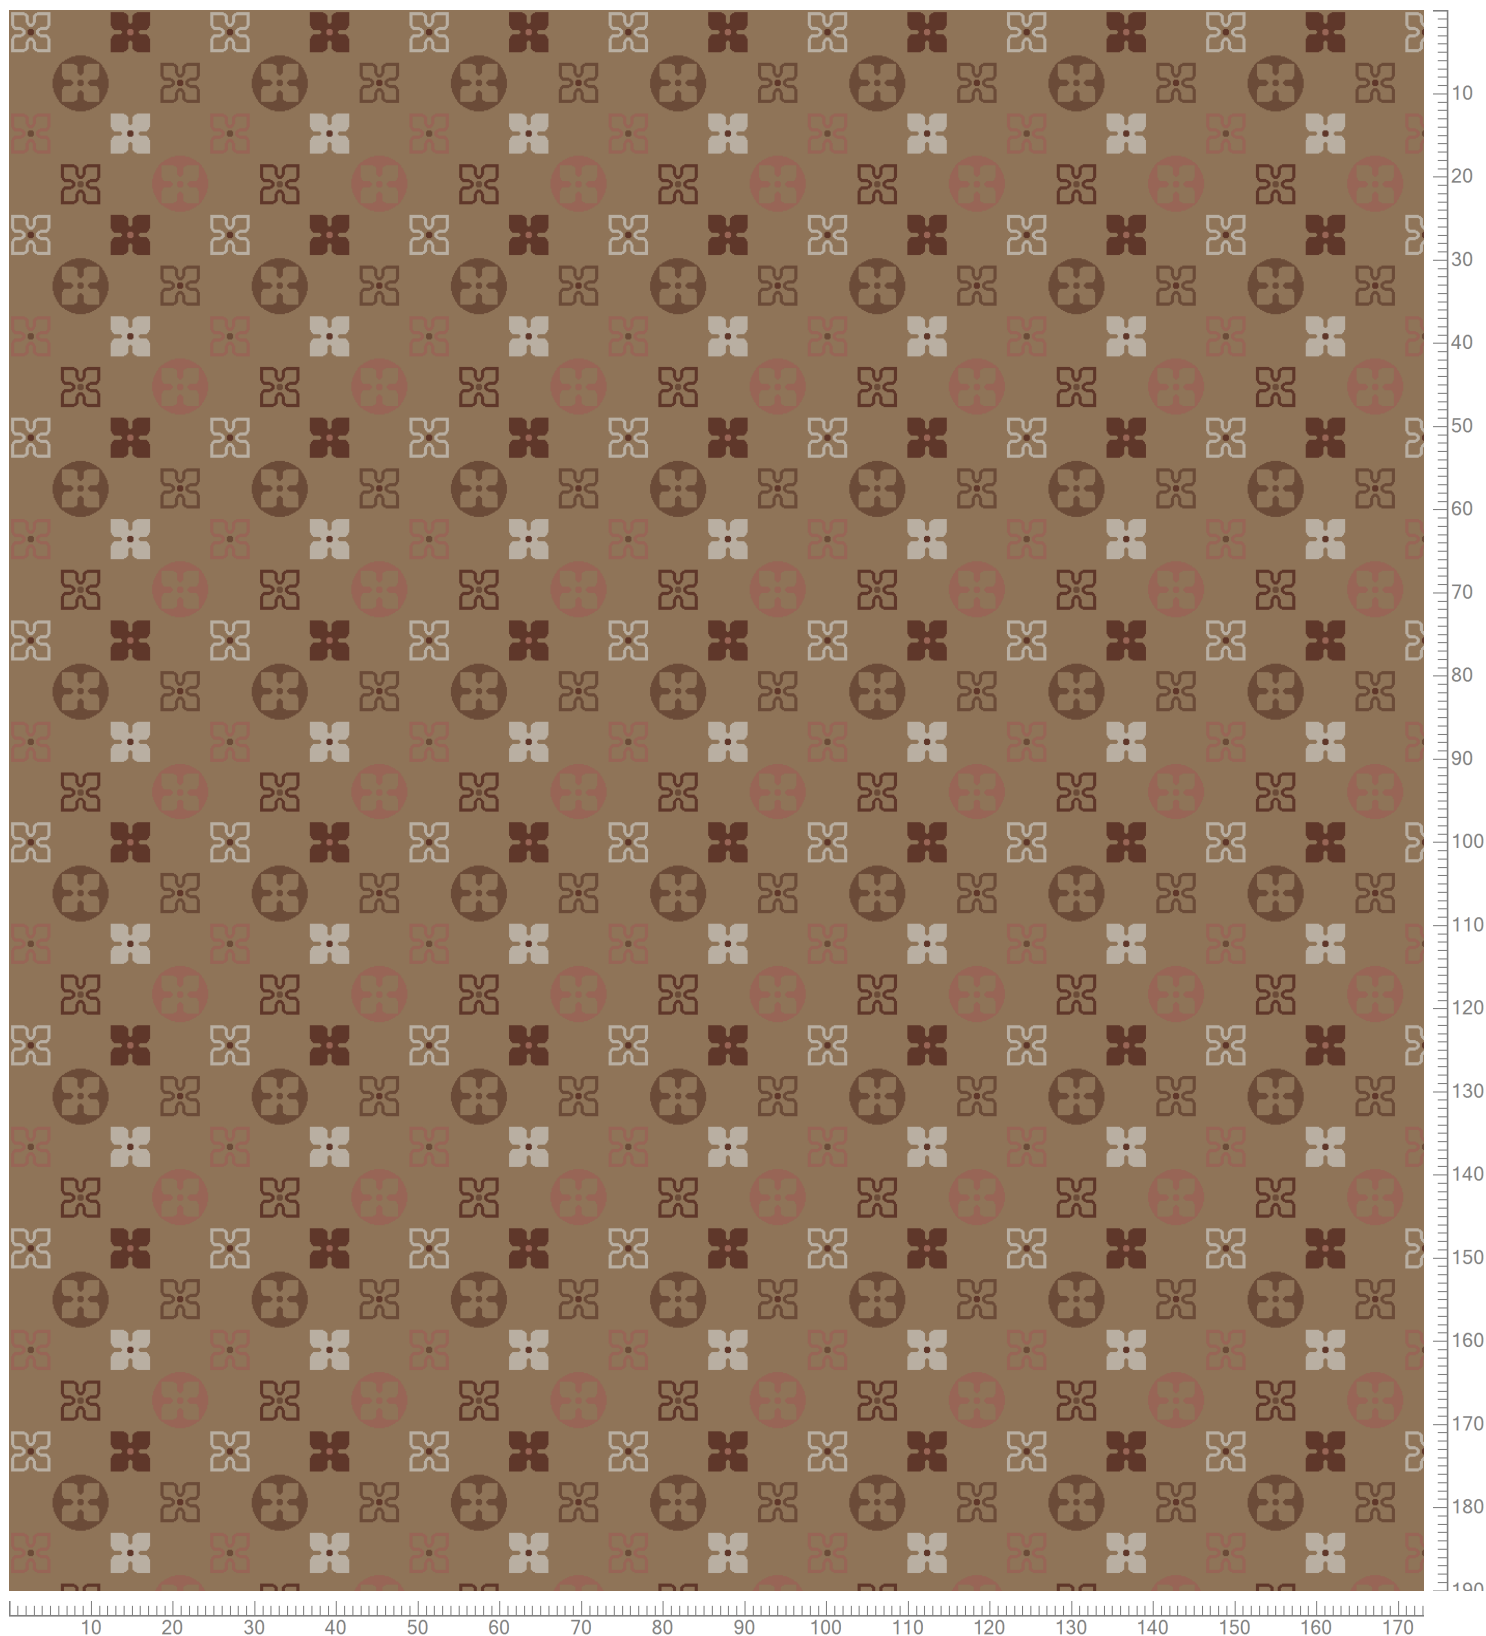

Design: RF55001370
Version: EF82007-9

Date: 19-JAN-2021 hjj
Copyright: egecarpets a/s - LYKKE
Approved by:

GRAPHIC - Funky Rosette
Standard Palette 5500

Repeat: X=24.4cm Y=24.4cm (Size Shown: X=173.23cm Y=190.12cm)

Colors are approximation only. Physical sample must be approved for ordering.
Copyright: egecarpets a/s - LYKKE