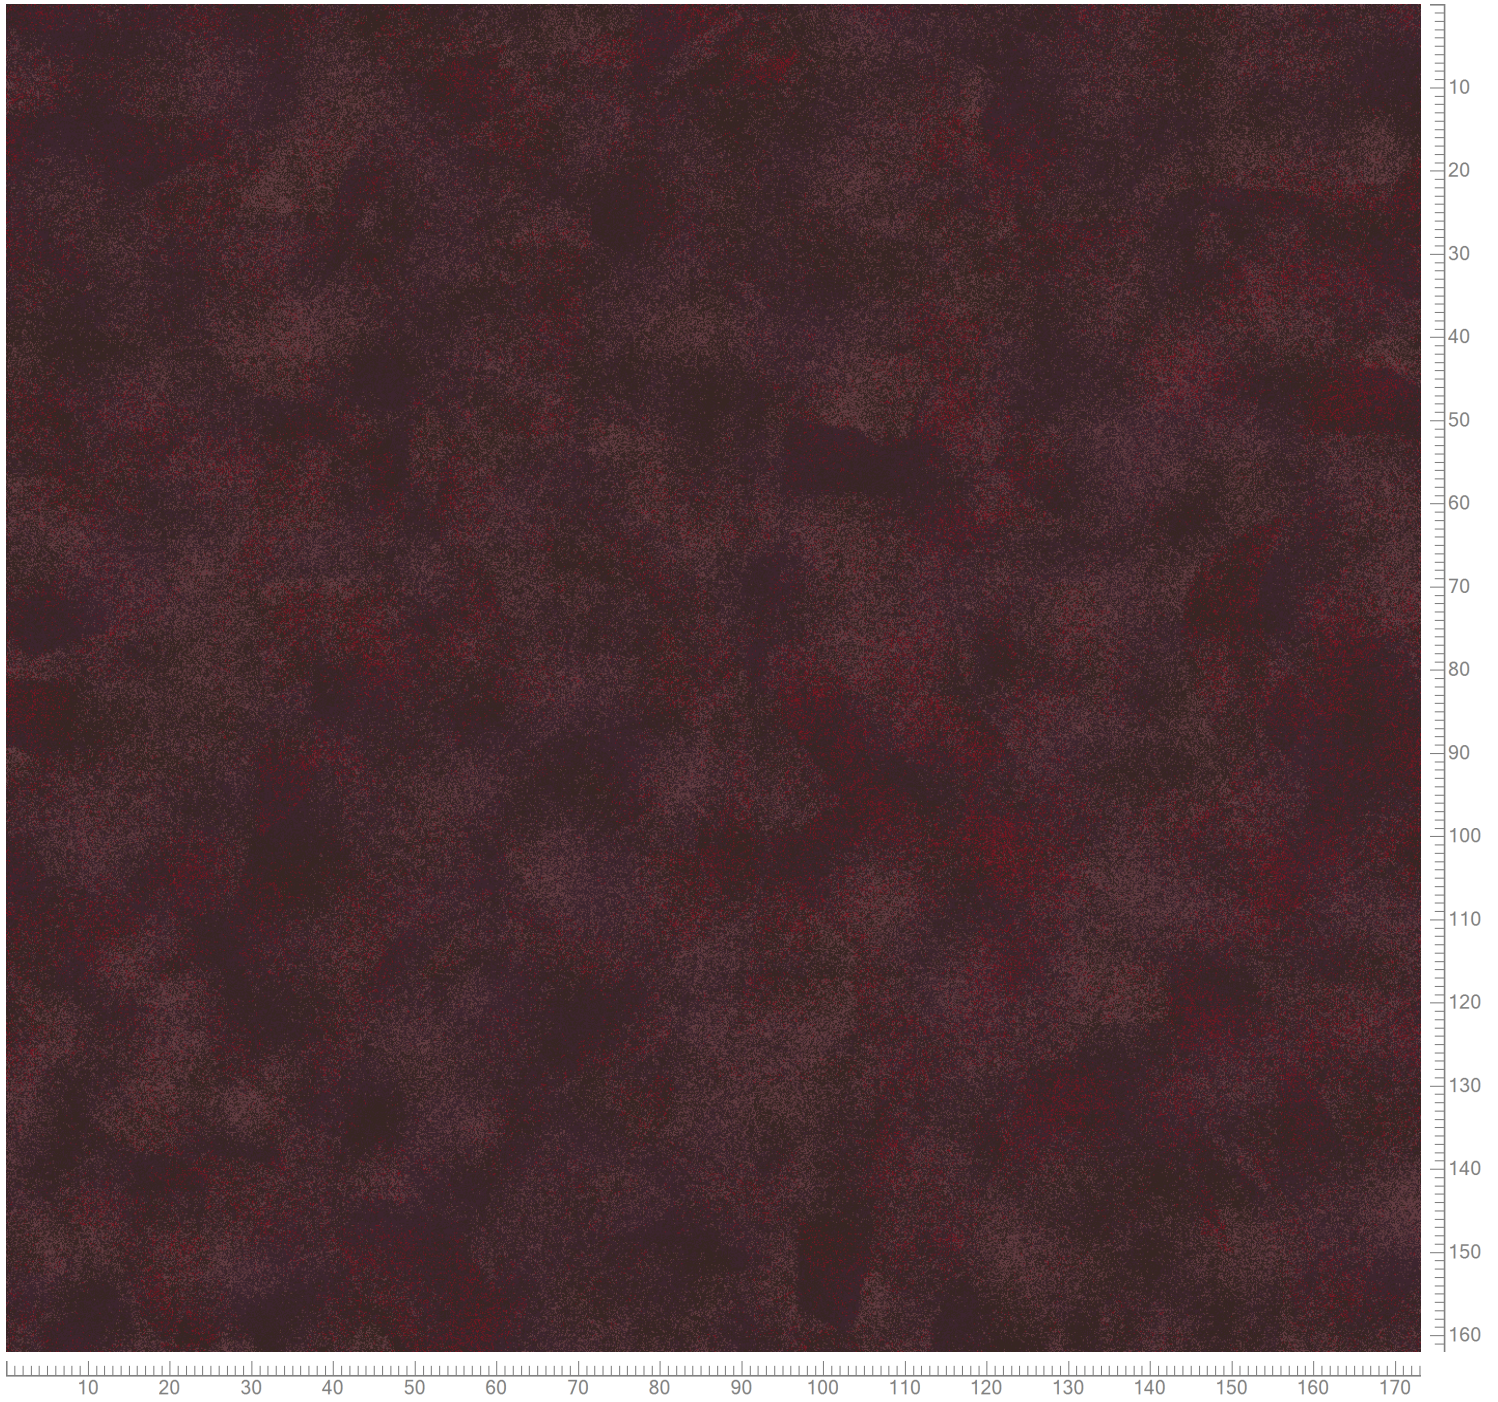

ege	Sku No		Project	Quality	DB	Country
	55001332		misty sky purple		DB10-5505	DK
	Design	Version		Repeat type	Width	Length
	EF82065	7		2-ROOMREPEAT	195.1	195.1
	Design ref.	Colors				
GRAPHIC	5500					
					Base no.	Mod. inst.
					0	
LYKKE		overlock yarn : UU0620880				
Design created by: sk Date: 18-JUN-2018						
Sku MODIFIED by: hlj Date: 29-JAN-2020						

Repeat: X=195.1cm Y=195.1cm (Size Shown: X=173.23cm Y=162.05cm)

Page 1 / 2		K40501	K40502	K40503	K40504	K40505	K40506	K40507	K40508	K40509	K40510	K40511	K40512
EF82065-7		5500-BC1	5500-BC2	5500-BC3	5500-BC4	5500-BC5	5500-BC6	5500-BC7	5500-BC8	5500-BC9	5500-BC10	5500-BC11	5500-BC12
5500		1	2	3	4	5	6	7	8	9	10	11	12
Color Categorization		0	0	0	0	0	0	0	0	0	0	0	0
Wet Factor: 107.7%			15.3%			62.3%				6.0%	8.7%	15.3%	
1	38.32%		40			40						40	
2	38.32%					100							
3	17.32%					50					50		
4	6.03%									100			