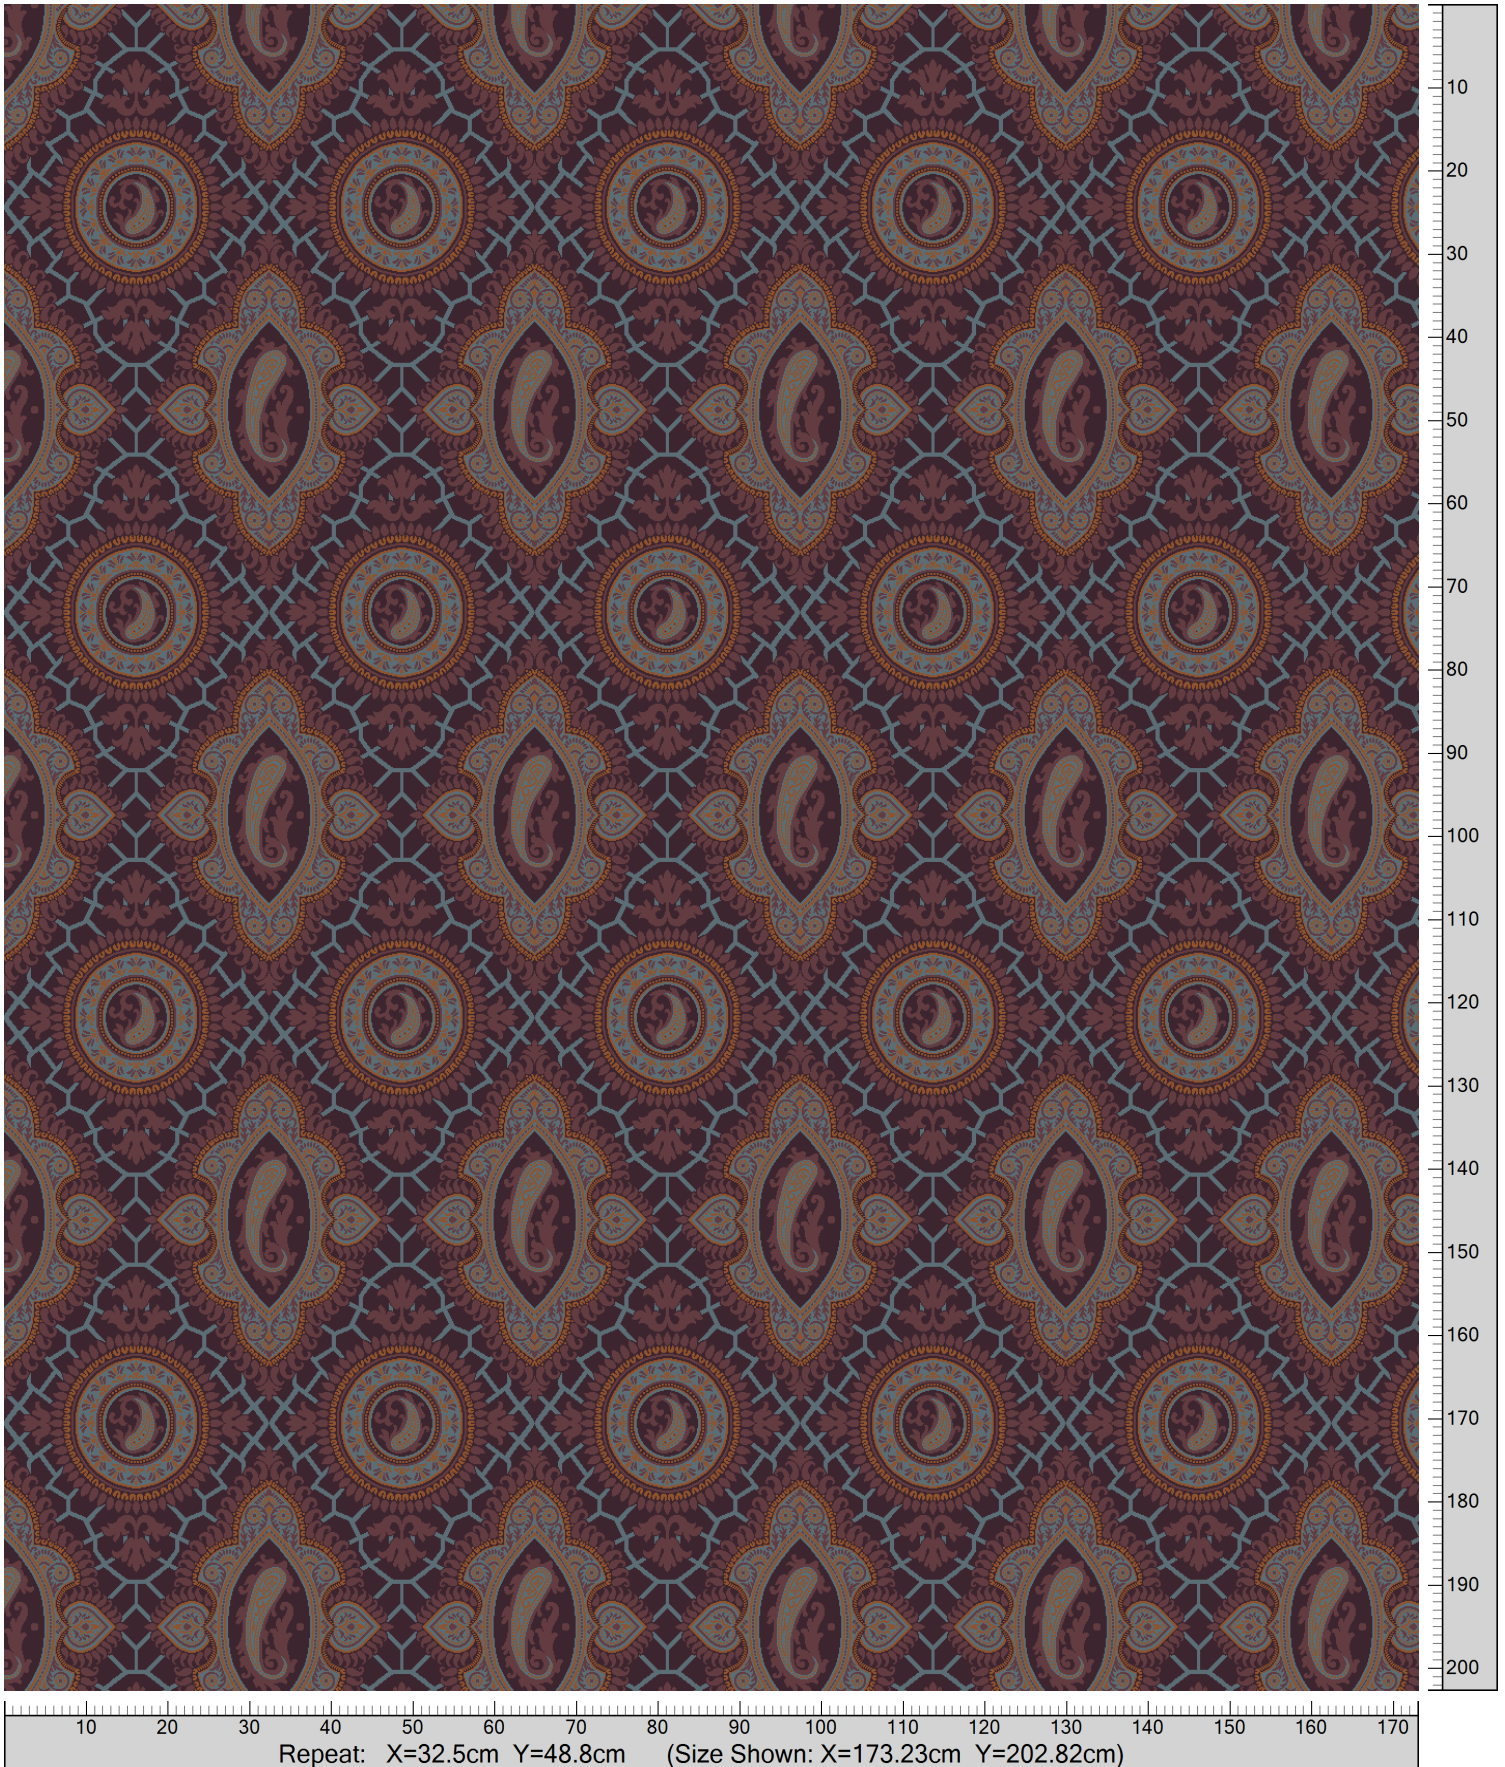

Design: RF5500128
Version: *EF80025-2*

Date: 18-JUN-2019 pnp
Copyright: egetaepper a/s - pia
Approved by:

CULTURES - Kashmir
Standard Palette 5500

Repeat: X=32.5cm Y=48.8cm (Size Shown: X=173.23cm Y=202.82cm)