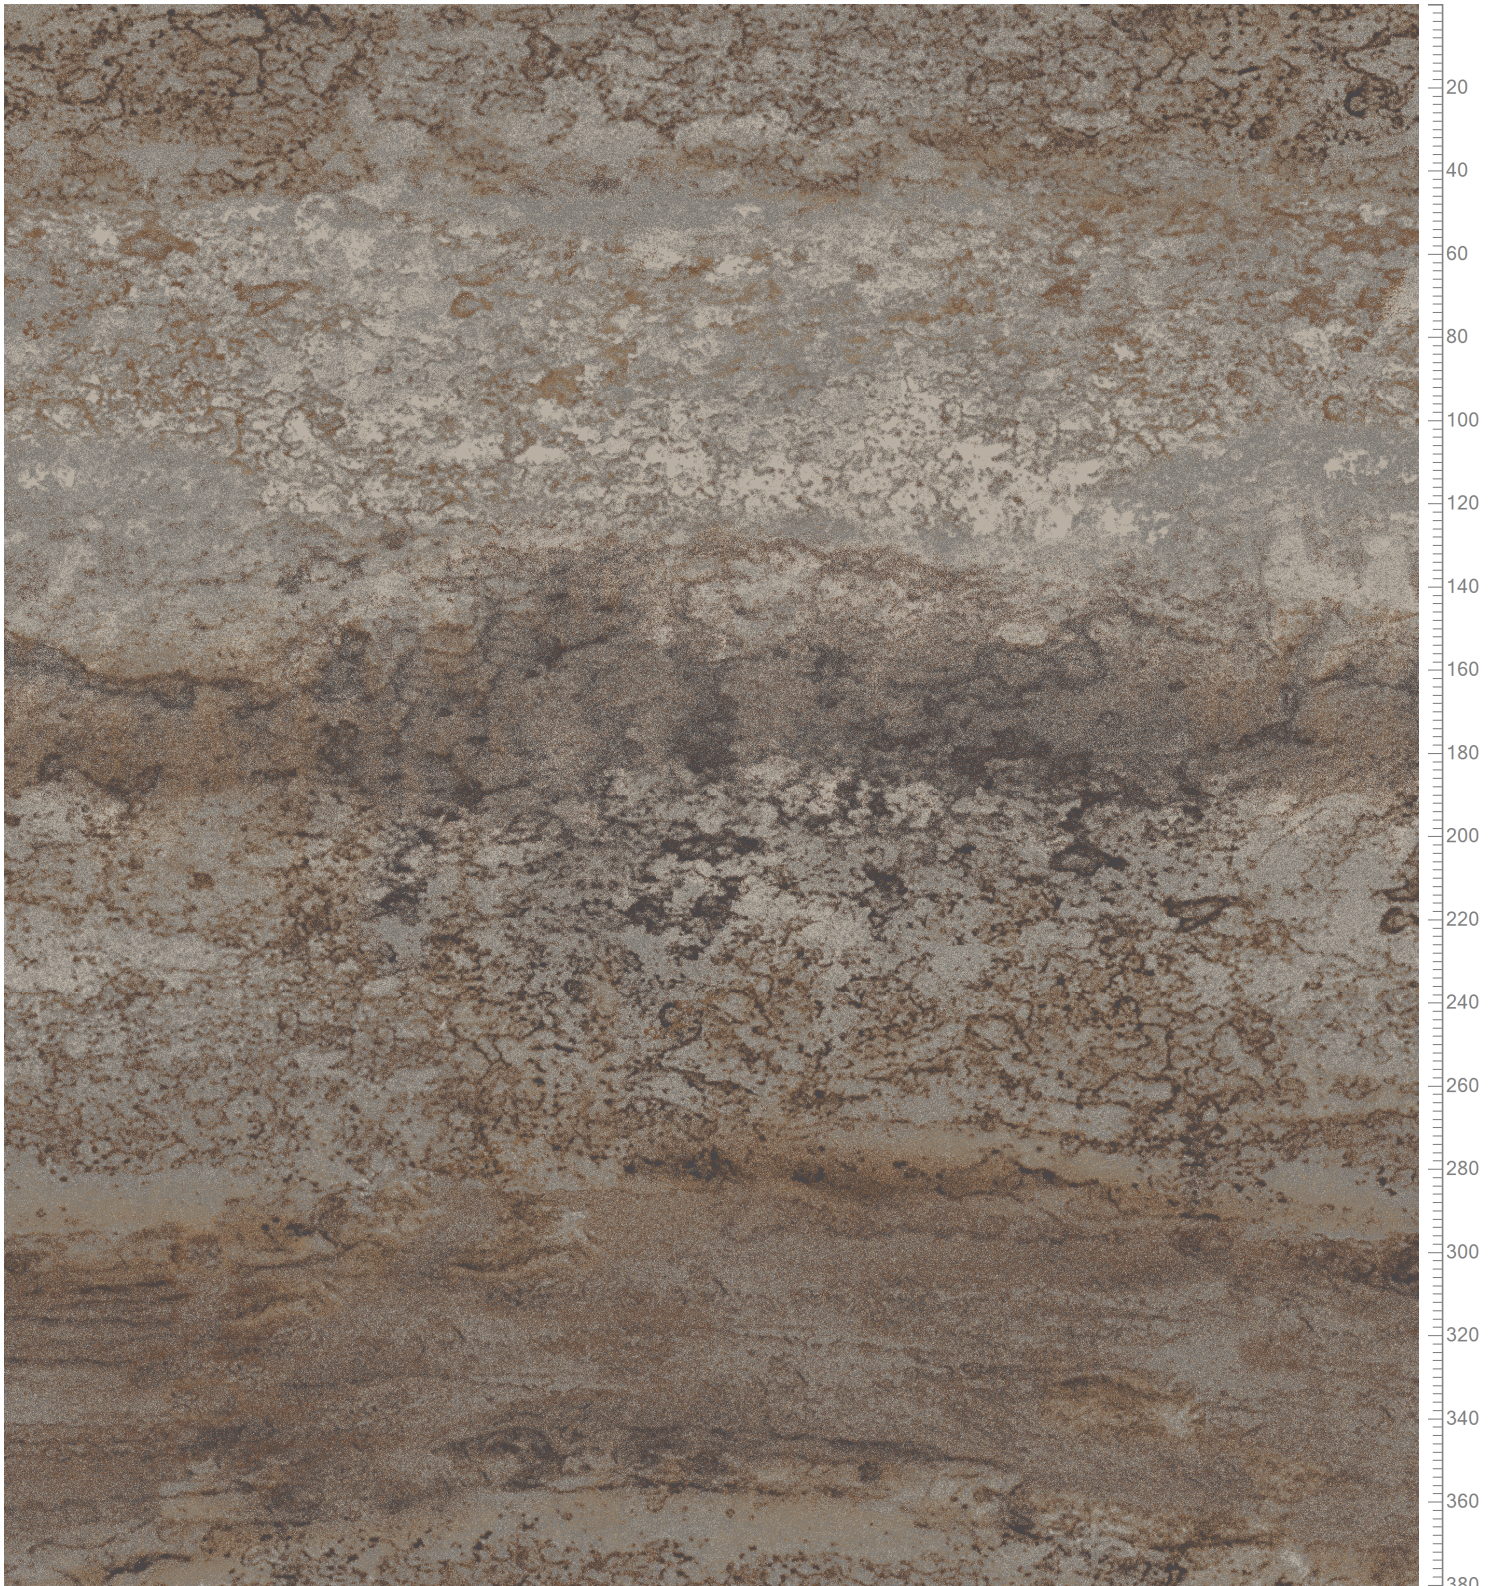

Design: RF55001052
Version: EF91301-7

Date: 12-MAY-2022 sha
Copyright: egecarpets a/s - SHA
Approved by:

TOM DIXON - IRON
STANDARD PALETTE 5500

Repeat: X=390.1cm Y=390.1cm (Size Shown: X=346.46cm Y=380.37cm)