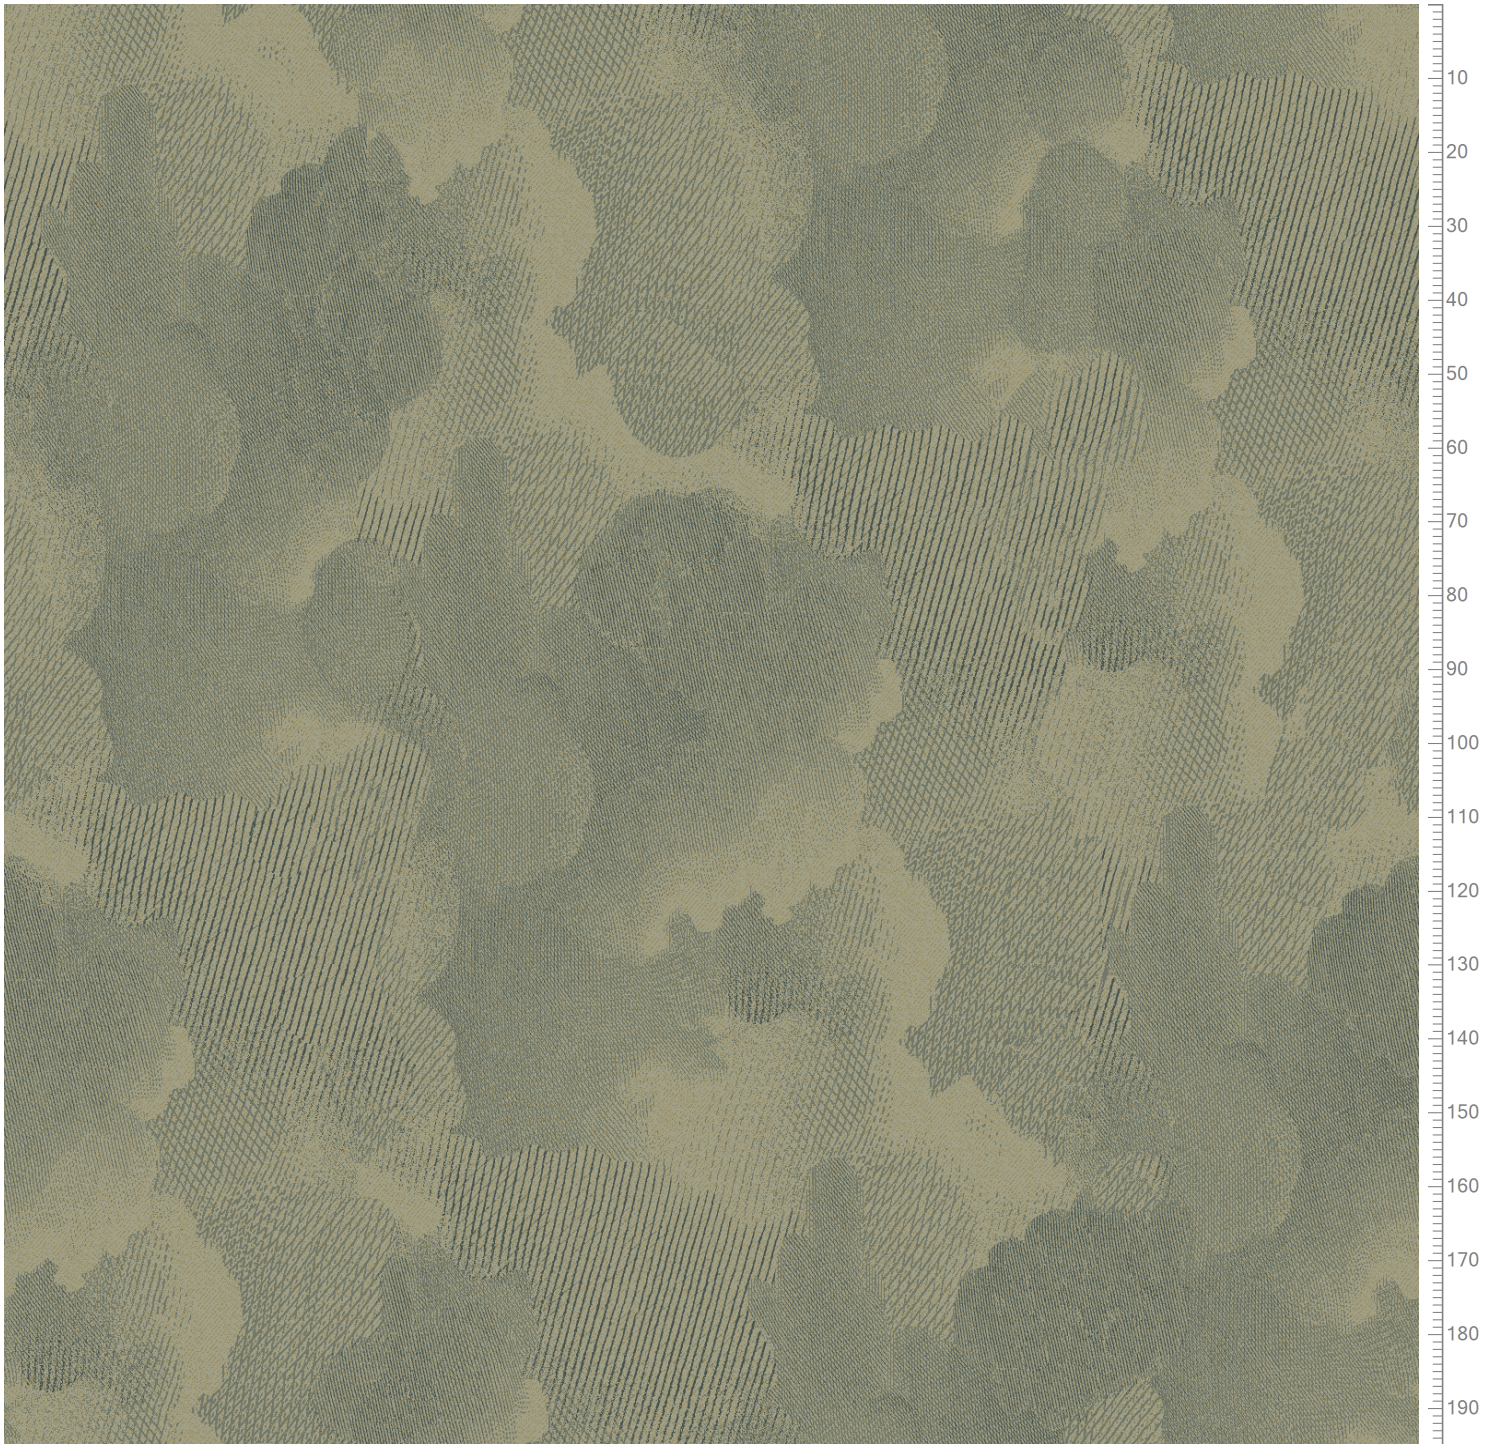

Design: RF52952704  
Version: EF42993-6

Date: 3-FEB-2017 slh  
Copyright: Egetaepper as - SLH  
Approved by:

**ege**

DOK. F0011

NUAGES GRIS/BEIGES / ATELIER by Monsieur Christian Lacroix  
Col K5295 / Rep: 195 x 195 cm

Repeat: X=195.1cm Y=195.1cm (Size Shown: X=195.07cm Y=195.07cm)

Colors are approximation only. Physical sample must be approved for ordering.  
Copyright: Egetaepper as - SLH