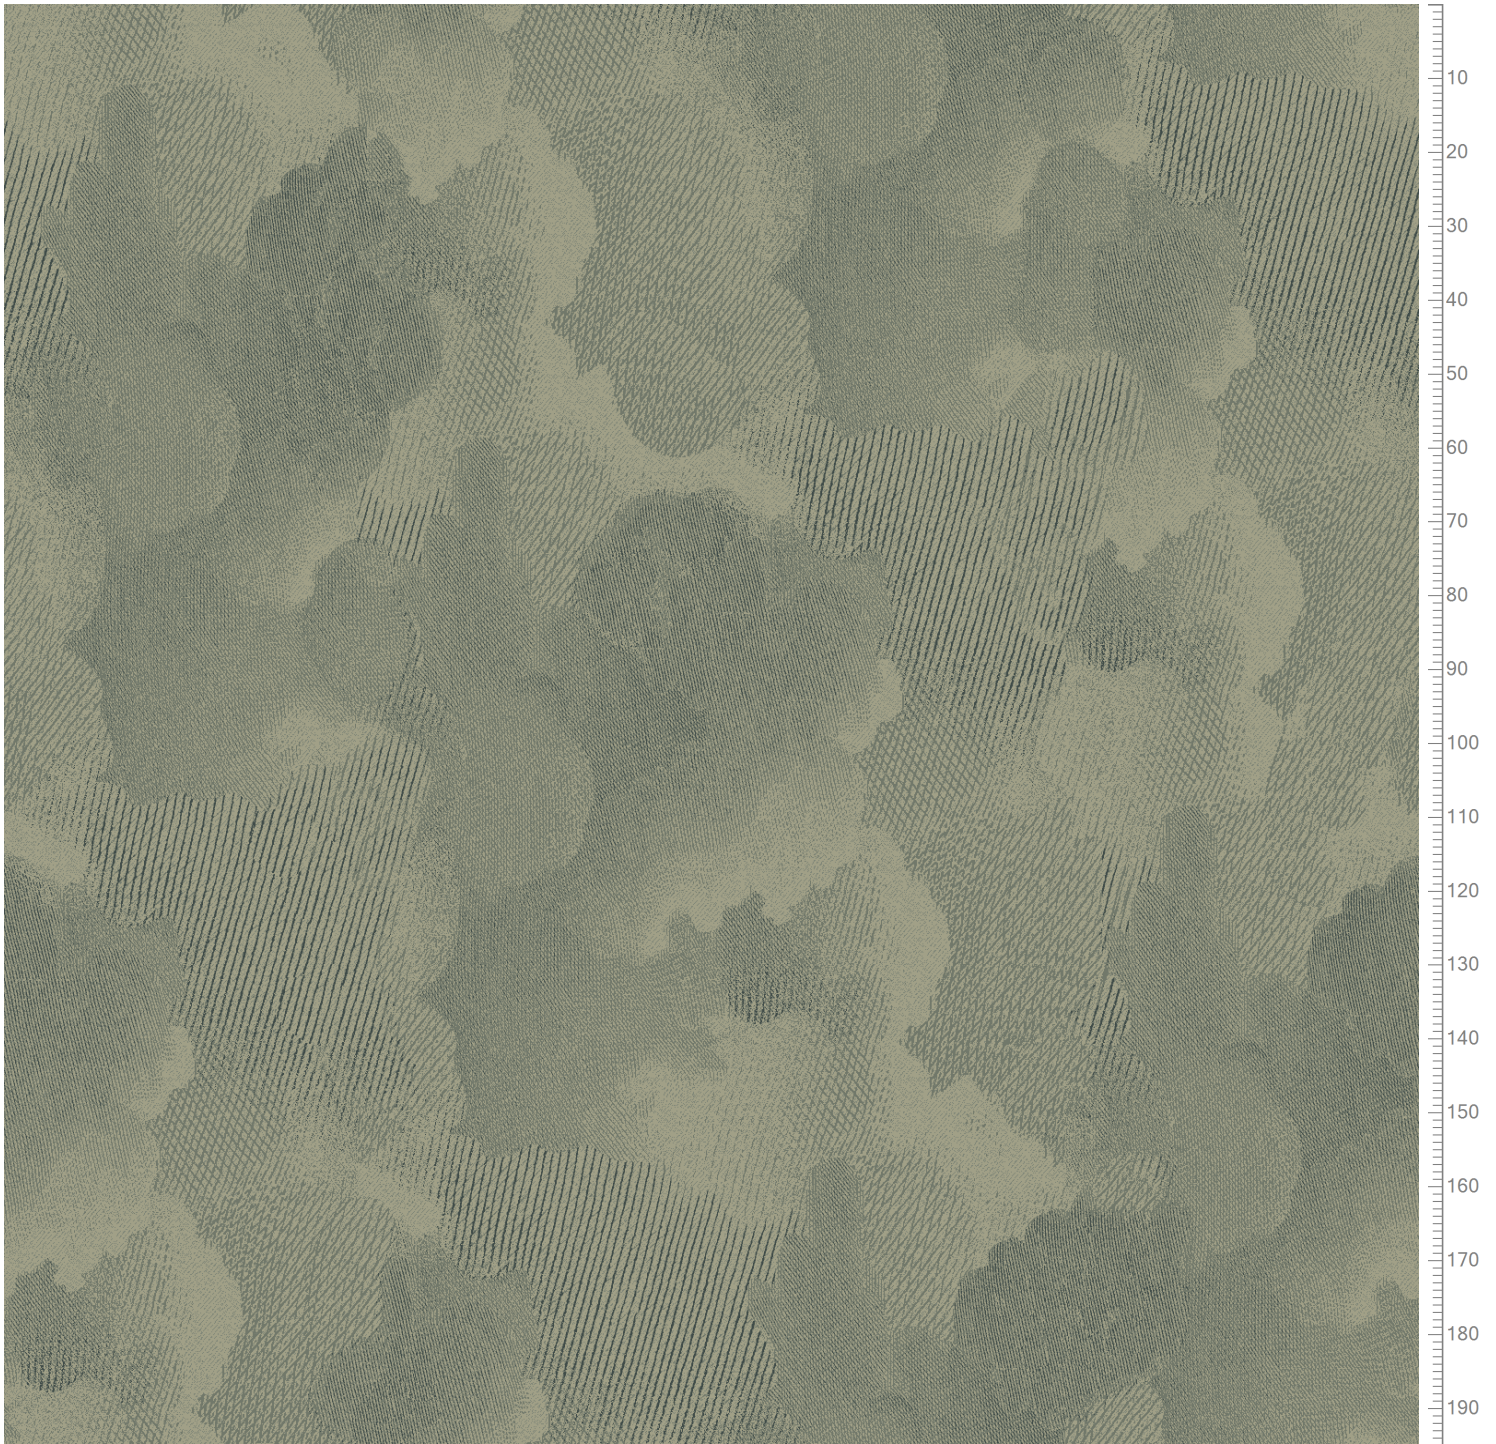

Design: RF52952701
Version: EF42993-5

Date: 3-FEB-2017 slh
Copyright: Egetaepper as - SLH
Approved by:

ege

DOK. F0011

NUAGES MONOCHROMES / ATELIER by Monsieur Christian Lacroix
Col K5295 / Rep: 195 x 195 cm

Repeat: X=195.1cm Y=195.1cm (Size Shown: X=195.07cm Y=195.07cm)

Colors are approximation only. Physical sample must be approved for ordering.
Copyright: Egetaepper as - SLH