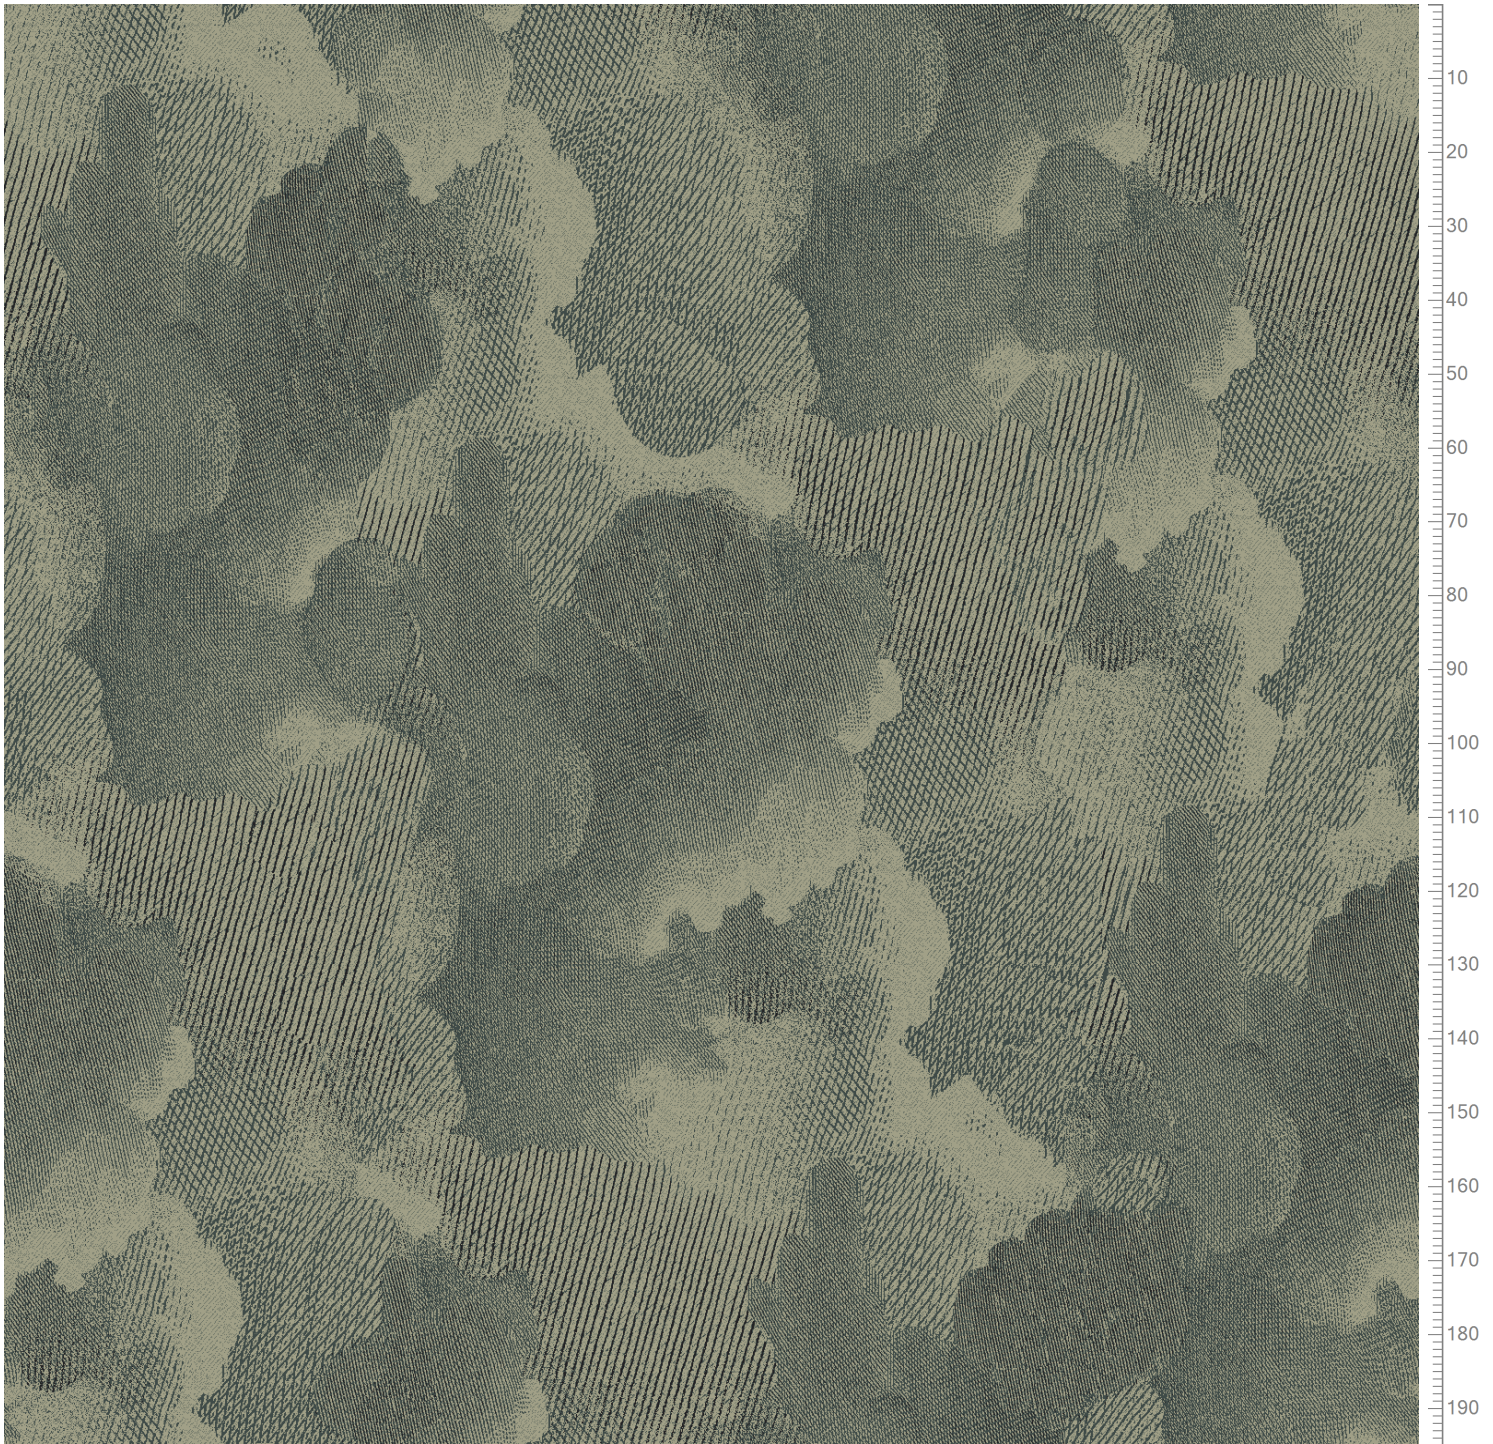

Design: RF52952696
Version: EF42993-7

Date: 27-JAN-2017 slh
Copyright: Egetaepper as - SLH
Approved by:

ege

DOK. F0011

NUAGES GRIS / ATELIER by Monsieur Christian Lacroix
Col K5295 / Rep: 195 x 195 cm

Repeat: X=195.1cm Y=195.1cm (Size Shown: X=195.07cm Y=195.07cm)

Colors are approximation only. Physical sample must be approved for ordering.
Copyright: Egetaepper as - SLH