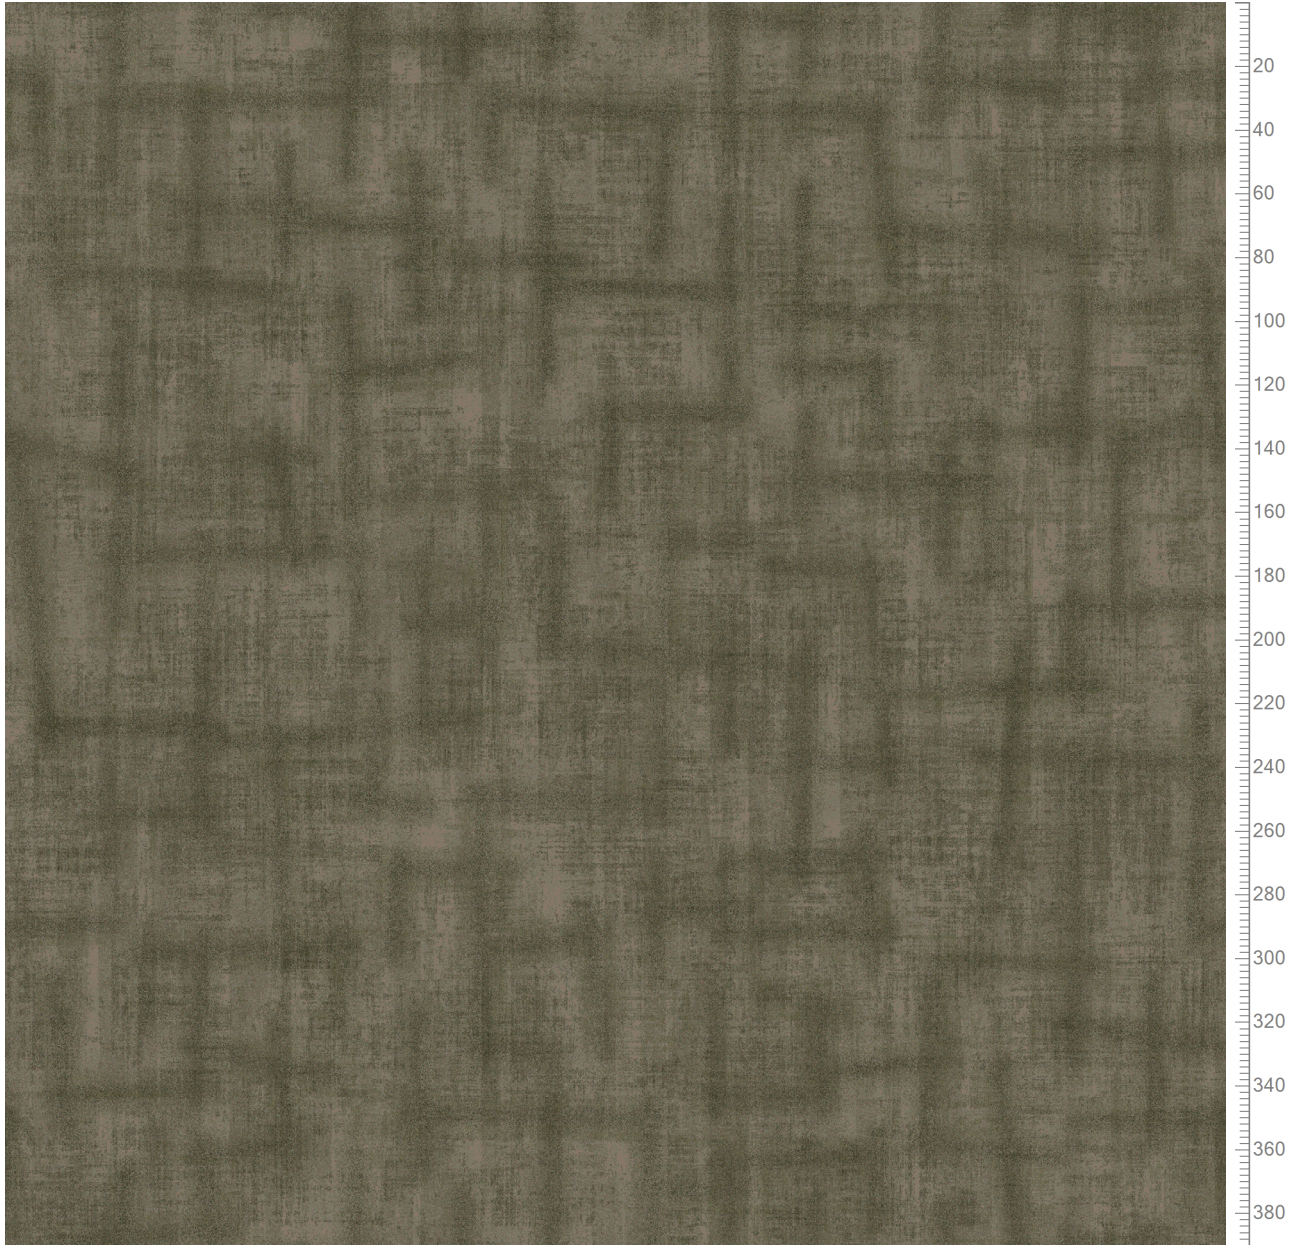

ege	Sku No		Project		Quality	DB	Country	
	0901041		Obscura moss			0901B	DK	
	Design	Version			Repeat type	Width	Length	
	EF51536	25C			2-ROOMREPEAT	390,1	390,1	
	Design ref.	Colors						
	SHADOWPLAY	5595						
						Base no.	Mod. inst.	
						901		
DESI			Reform, Shadowplay - Obscura MOSS Brodloom					
Design created by: sif			Overlock: UU0620730					
Date: 1-JUL-2021								
Sku MODIFIED by: dgn								
Date: 24-SEP-2021								

Repeat: X=390,1cm Y=390,1cm (Size Shown: X=390,14cm Y=390,14cm)

Page 1 / 2				K28601	K28602	K28603	K20012	H28605	K28606	K28607	K28608	K28609	K28610	H28611	H28632	
EF51536-25C				5595-BC1	5595-BC2	5595-BC3	5595-BC4	5595-BC5	5595-BC6	5595-BC7	5595-BC8	5595-BC9	5595-BC10	5595-BC11	5595-BC12	
5595				1	2	3	4	5	6	7	8	9	10	11	12	
Color Categorization				0	0	0	0	0	0	0	0	0	0	0	0	0
Wet Factor: 112,6%				28,5%	34,5%	9,6%				21,0%	19,0%					
1		47,31%		40	73											
2		23,98%		40		40					40					
3		12,86%								40	73					
4		15,85%								100						

Colors are approximation only. Physical sample must be approved for ordering.

Copyright: egecarpets a/s - Desi