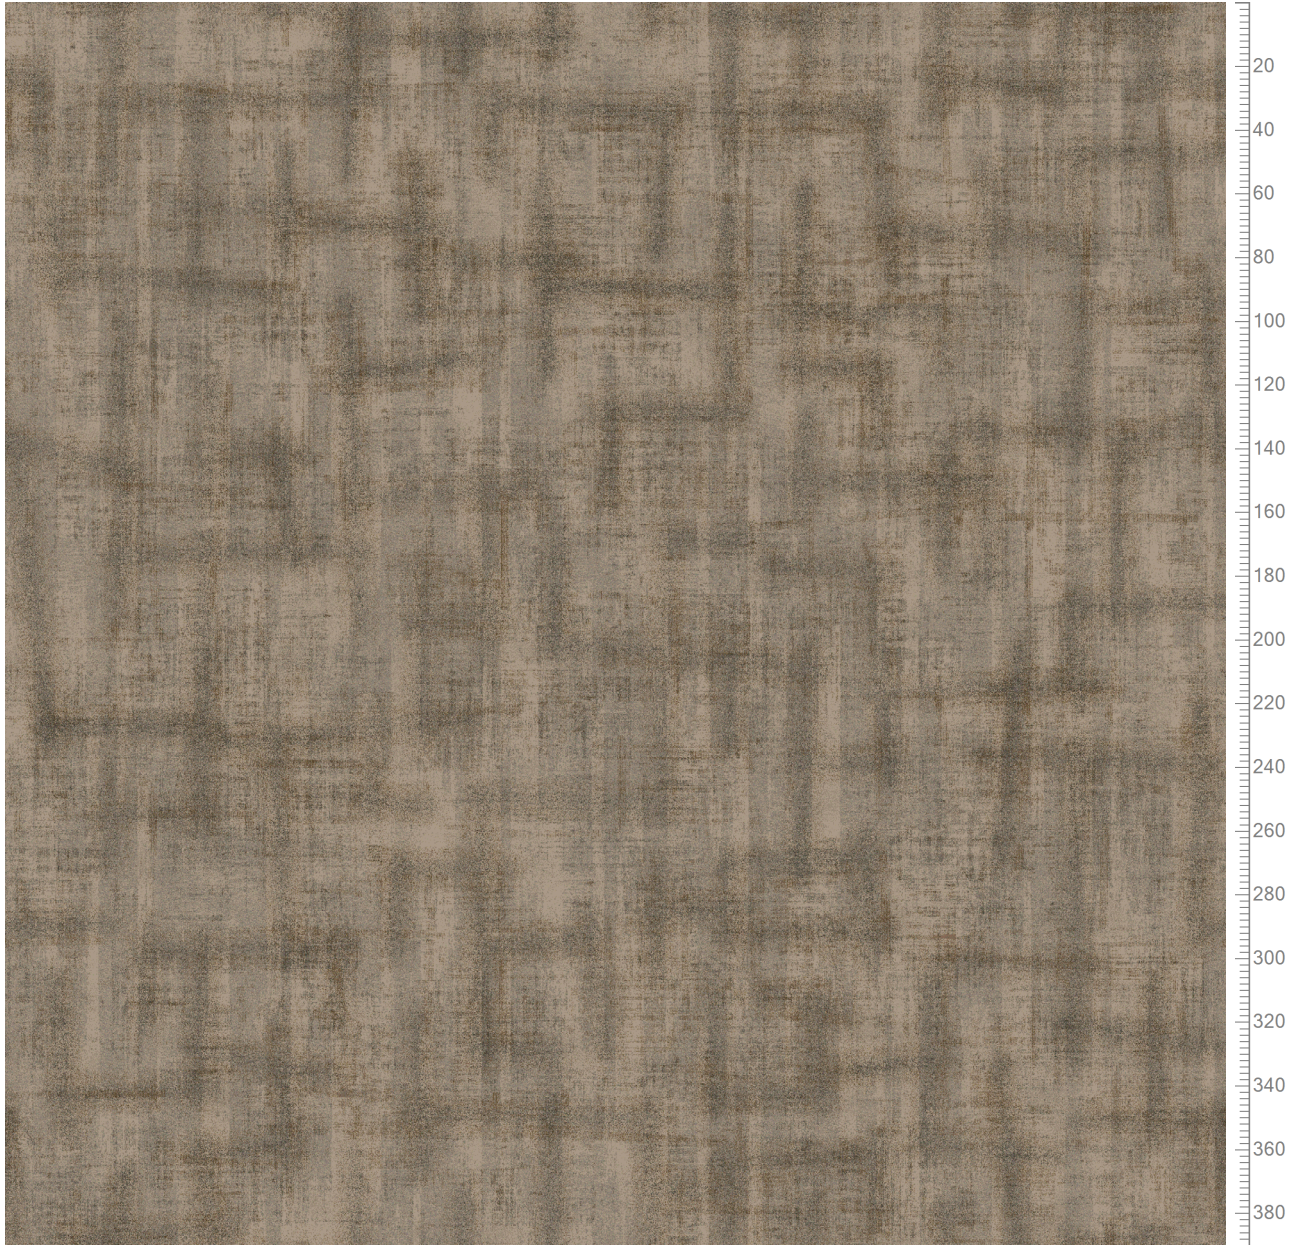

<b>ege</b>	Sku No	0901036	Project		Quality	DB	Country
	Design	Version	Obscura beige		Repeat type	0901B	DK
	EF51529	9C			2-ROOMREPEAT	Width	Length
	Design ref.	Colors				390,0	390,0
	SHADOWPLAY	5595					
						Base no.	Mod. inst.
						901	
DESI		Reform, Shadowplay - Obscura BEIGE Broadloom					
Design created by: sif		Overlock: UU0620730					
Date: 1-JUL-2021							
Sku MODIFIED by: dgn							
Date: 23-SEP-2021							

Repeat: X=390,1cm Y=390,1cm (Size Shown: X=390,14cm Y=390,14cm)

Page 1 / 2				K28601	K28602	K28603	K20012	H28605	K28606	K28607	K28608	K28609	K28610	H28611	H28632	
EF51529-9C				5595-BC1	5595-BC2	5595-BC3	5595-BC4	5595-BC5	5595-BC6	5595-BC7	5595-BC8	5595-BC9	5595-BC10	5595-BC11	5595-BC12	
5595				1	2	3	4	5	6	7	8	9	10	11	12	
Color Categorization				0	0	0	0	0	0	0	0	0	0	0	0	0
Wet Factor: 108,1%				53,7%	26,5%		4,8%			4,5%	9,3%	4,8%	4,5%			
1		53,72%		100												
2		26,47%			100											
3		9,58%							47	47			47			
4		10,23%					47			47	47					

Colors are approximation only. Physical sample must be approved for ordering.  
Copyright: egecarpets a/s - Desi