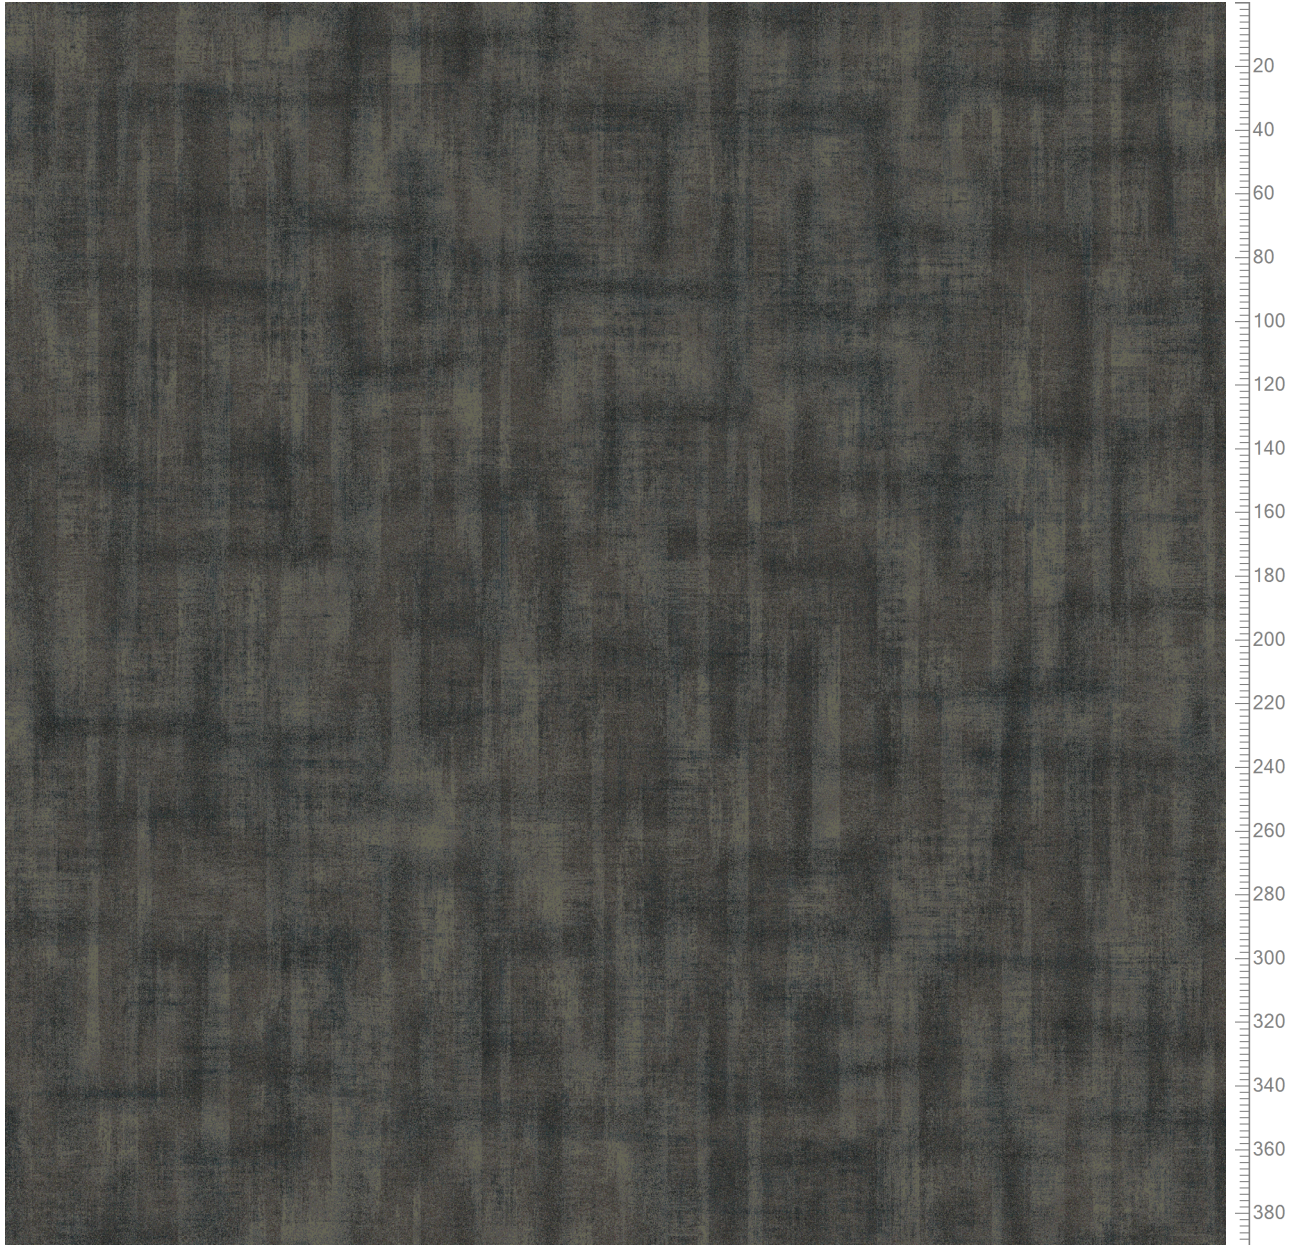

| | | | | | | | | |
|------------------------|-------------|---------|----------------------------------------------|--|--------------|----------|------------|--|
| ege | Skü No | | Project | | Quality | DB | Country | |
| | 0901032 | | Obscura Storm | | | 0901B | DK | |
| | Design | Version | | | Repeat type | Width | Length | |
| | EF51529 | 5C | | | 2-ROOMREPEAT | 390,1 | 390,1 | |
| | Design ref. | Colors | | | | | | |
| | SHADOWPLAY | 5595 | | | | | | |
| | | | | | | Base no. | Mod. inst. | |
| | | | | | | 901 | | |
| DESI | | | Reform, Shadowplay - Obscura Storm Broadloom | | | | | |
| Design created by: sif | | | Overlock: UU0620780 | | | | | |
| Date: 1-JUL-2021 | | | | | | | | |
| Skü MODIFIED by: dgn | | | | | | | | |
| Date: 23-SEP-2021 | | | | | | | | |

Repeat: X=390,1cm Y=390,1cm (Size Shown: X=390,14cm Y=390,14cm)

| | | | | | | | | | | | | | | | | |
|----------------------|--|--------|--|----------|----------|----------|----------|----------|----------|----------|----------|----------|-----------|-----------|-----------|---|
| Page 1 / 2 | | | | K28601 | K28602 | K28603 | K20012 | H28605 | K28606 | K28607 | K28608 | K28609 | K28610 | H28611 | H28632 | |
| EF51529-5C | | | | 5595-BC1 | 5595-BC2 | 5595-BC3 | 5595-BC4 | 5595-BC5 | 5595-BC6 | 5595-BC7 | 5595-BC8 | 5595-BC9 | 5595-BC10 | 5595-BC11 | 5595-BC12 | |
| 5595 | | | | 1 | 2 | 3 | 4 | 5 | 6 | 7 | 8 | 9 | 10 | 11 | 12 | |
| Color Categorization | | | | 0 | 0 | 0 | 0 | 0 | 0 | 0 | 0 | 0 | 0 | 0 | 0 | 0 |
| Wet Factor: 133,8% | | | | 46,2% | | 25,2% | 17,2% | 13,0% | | 4,8% | | 27,3% | | | | |
| 1 | | 53,72% | | 86 | | 47 | | | | | | | | | | |
| 2 | | 26,47% | | | | | 47 | | | | | 86 | | | | |
| 3 | | 9,58% | | | | | | 86 | | | | 47 | | | | |
| 4 | | 10,23% | | | | | 47 | 47 | | 47 | | | | | | |